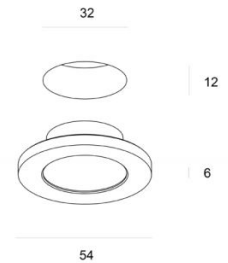

PRODUCT DESCRIPTION

Recessed downlighter with 12mm depth.
 Very useful for accent lighting such as artwork, displays or niche spaces.
 Aluminium luminaire, standard white or black powder coated with diffusing glass.

**TECHNICAL DATA**

Application	recessed
Dimensions	cut out: ø32mm h12mm
IP rating	IP20
Power	100mA
Lifetime L70/F10/65°C	>60000h
MacAdam ellipse	3
Guarantee	5 year

Color Temperature	Wattage	Forward Current	Lumen (LED) (at tp = 65°C)	Lumen/Watt (LED) (at tp = 65°C)	CRI	Energy Label
2700K	3,5W	100mA	420 lm	123 lm/W	90+	E
3000K	3,5W	100mA	447 lm	131 lm/W	90+	E