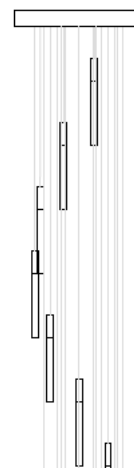

**PRODUCT DESCRIPTION**

LED's Stick Together is a very elegant luminaire with a diameter of about 40mm and a length of about 640mm that gives the possibility to make your own design for a chandelier. Different luminaires can be "sticked together" on a base of choice. Available in different colors.

Aluminium luminaire with sandblasted plexi.

**TECHNICAL DATA**

Application	Suspension - To be mounted on a base
Dimensions	H 638mm - Ø 40mm
IP rating	IP20
Power	200mA
Lifetime L70/F10/65°C	>60000h
MacAdam ellipse	3
Guarantee	5 year

(\*on components, only if ordered luminaire **+driver**)

Color Temperature	Wattage	Forward Current	Lumen (LED) (at tp = 65°C)	Lumen/Watt (LED) (at tp = 65°C)	CRI	Energy Label
2700K	6,9W	200mA	840 lm	123 lm/W	90+	E

**ORDER REFERENCE**

> LUMINAIRE

**! ORDER REFERENCE + W (white) / B (black) / G (gold) / C (champagne) / T (titanium) / BR (bronze)**

ZUMI1672830106 LED's Stick Together 6,9W 200mA 840lm 2700K CRI90+ excl.driver