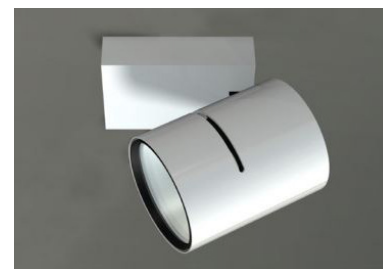

Surface mounted spot equipped with a LEDmodule especially to enlighten food products. There's a choice between 'fish' to light up fish products, 'gold' for bakery goods and 'gold+' for rather crusty bakery goods such as croissants and baguettes. The 'meat+' provides a highly red color which is ideal for the presentation of meat. Its 'fresh meat' is suitable to use for meat in the counter. Fruit is ideal for fruit and vegetables.

Aluminium luminaire, white or black powder coated, with several possible reflectors (16°, 26°, 42°) Standard equipped with PC-cover for food environment.

TECHNICAL DATA

Application	surface
Dimensions	∅ 120mm h 150mm - base 150 x 96 x 40mm
IP rating	IP20
Power	230V
Lifetime L70/F10/65°C	>60000h
MacAdam ellipse	3
Guarantee	5 year