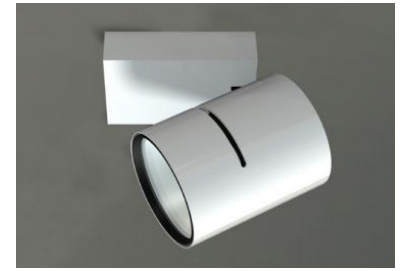

PRODUCT DESCRIPTION

Surface mounted spot for general or accent lighting.

The fashion version has an optimized light spectrum with warm, vibrant colours combined with a pure, shiny white, which is ideal for the perfect fashion presentation.

Aluminium luminaire, white or black powder coated, with several possible reflectors (16°, 26°, 42°)