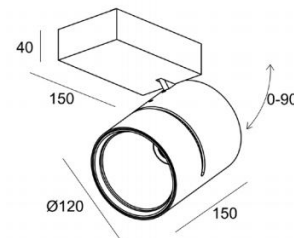

TECHNICAL DATA

Application	surface
Dimensions	∅ 120mm h 150mm - base 150 x 96 x 40mm
IP rating	IP20
Power	230V
Lifetime L70/F10/65°C	>60000h
MacAdam ellipse	3
Guarantee	5 year

Color Temperature	Wattage	Forward Current	Lumen (LED) (at tp = 65°C)	Lumen/Watt (LED) (at tp = 65°C)	CRI	Energy Label
2700K	36,7W	900mA	3801 lm	121 lm/W	90+	E
3000K	36,7W	900mA	4175 lm	133 lm/W	90+	E
4000K	36,7W	900mA	4369 lm	140 lm/W	90+	D

Aluminium luminaire, white or black powder coated, with several possible reflectors (16°, 26°, 42°) Standard equipped with PC-cover for food environment.

TECHNICAL DATA

Application	surface
Dimensions	∅ 120mm h 150mm - base 150 x 96 x 40mm
IP rating	IP20
Power	230V
Lifetime L70/F10/65°C	>60000h
MacAdam ellipse	3
Guarantee	5 year