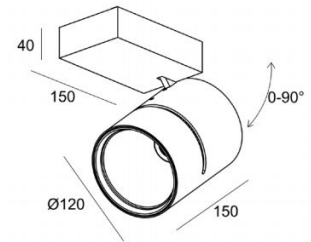

Aluminium luminaire, white or black powder coated, with several possible reflectors (16°, 26°, 42°).

TECHNICAL DATA

Application	surface
Dimensions	∅ 120mm h 150mm - base 150 x 96 x 40mm
IP rating	IP20
Power	230V
Lifetime L70/F10/65°C	>60000h
MacAdam ellipse	2
Guarantee	5 year