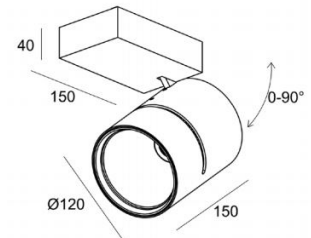

Aluminium luminaire, white or black powder coated, with several possible reflectors (16°, 26°, 42°).

TECHNICAL DATA

Application	surface
Dimensions	∅ 120mm h 150mm - base 150 x 96 x 40mm
IP rating	IP20
Power	230V
Lifetime L70/F10/65°C	>60000h
MacAdam ellipse	2
Guarantee	5 year

**TECHNICAL DATA**

Application	surface
Dimensions	∅ 120mm h 150mm - base 150 x 96 x 40mm
IP rating	IP20
Power	230V
Lifetime L70/F10/65°C	>60000h
MacAdam ellipse	3
Guarantee	5 year

Color Temperature	Wattage	Forward Current	Lumen (LED) (at tp = 65°C)	Lumen/Watt (at tp = 65°C)	CRI	Energy Label
3250K	36,7W	900mA	3258lm	104 lm/W	95	F