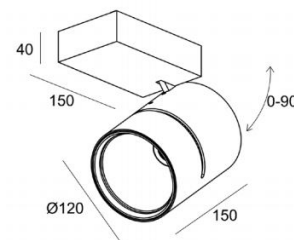

TECHNICAL DATA

Application	surface
Dimensions	∅ 120mm h 150mm - base 150 x 96 x 40mm
IP rating	IP20
Power	230V
Lifetime L70/F10/65°C	>60000h
MacAdam ellipse	3
Guarantee	5 year

Color Temperature	Wattage	Forward Current	Lumen (LED) (at tp = 65°C)	Lumen/Watt (LED) (at tp = 65°C)	CRI	Energy Label
2700K	36,7W	900mA	3801 lm	121 lm/W	90+	E
3000K	36,7W	900mA	4175 lm	133 lm/W	90+	E
4000K	36,7W	900mA	4369 lm	140 lm/W	90+	D

**TECHNICAL DATA**

Application	surface
Dimensions	∅ 120mm h 150mm - base 150 x 96 x 40mm
IP rating	IP20
Power	230V
Lifetime L70/F10/65°C	>60000h
MacAdam ellipse	3
Guarantee	5 year

Color Temperature	Wattage	Forward Current	Lumen (LED) (at tp = 65°C)	Lumen/Watt (at tp = 65°C)	CRI	Energy Label
3250K	36,7W	900mA	3258lm	104 lm/W	95	F