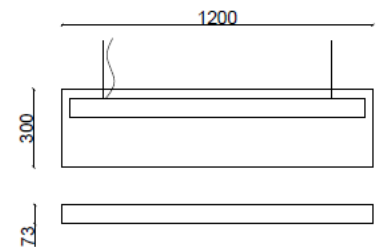

PRODUCT DESCRIPTION

Suspended luminaire for general lighting. With its unique design a real eyecatcher.

Available in several colour temperatures, dimmable and non dimmable.

TECHNICAL DATA

Application	suspension
Dimensions	1200 x 300 x 73mm
IP rating	IP20
Power	230V
Lifetime L70/F10/65°C	>60000h
MacAdam ellipse	3
Guarantee	5 year

Color Temperature	Forward Current	Lumen/Watt (LED) (at tp = 65°C)	CRI	Energy Label
2700K LO	400mA	135 lm/W	90+	D
2700K HO	275mA	136 lm/W	90+	D
3000K LO	400mA	142 lm/W	90+	D
3000K HO	400mA	146 lm/W	90+	D
4000K LO	400mA	148 lm/W	90+	D
4000K HO	400mA	153 lm/W	90+	D

ORDER REFERENCE

> LUMINAIRE

! ORDER REFERENCE + (1) **W**(white)/ **B**(blue)/ **G**(green)/ **GR**(grey)/ **R**(red)
+ (2) **D** (if dimmable)

2700K	ZUMI178120302380119	Sacos 1200x300 down 5092lm 43,1W up 2448lm 20,9W 2700K incl.driver
3000K	ZUMI178120302390119	Sacos 1200x300 down 5224lm 41,2W up 2544lm 20,9W 3000K incl.driver
4000K	ZUMI178120302400119	Sacos 1200x300 down 5480lm 41,2W up 2640lm 20,9W 4000K incl.driver

> DRIVER

Included, if dimmable: DALI, pushDIM