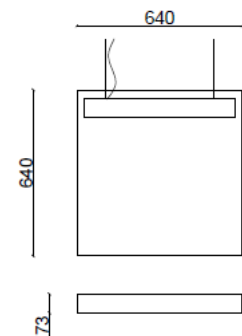

PRODUCT DESCRIPTION

Suspended luminaire for general lighting. With its unique design a real eyecatcher.

Available in several colour temperatures, dimmable and non dimmable.

TECHNICAL DATA

Application	suspension
Dimensions	640 x 640 x 73mm
IP rating	IP20
Power	230V
Lifetime L70/F10/65°C	>60000h
MacAdam ellipse	3
Guarantee	5 year

Color Temperature	Forward Current	Lumen/Watt (LED) (at tp = 65°C)	CRI	Energy Label
2700K LO	400mA	135 lm/W	90+	D
2700K HO	275mA	136 lm/W	90+	D
3000K LO	400mA	142 lm/W	90+	D
3000K HO	400mA	146 lm/W	90+	D
4000K LO	400mA	148 lm/W	90+	D
4000K HO	400mA	153 lm/W	90+	D

ORDER REFERENCE

> LUMINAIRE

! ORDER REFERENCE + (1) **W**(white)/ **B**(blue)/ **G**(green)/ **GR**(grey)/ **R**(red)
+ (2) **D** (if dimmable)

2700K	ZUMI17864642380119	Sacos 640x640 down 2546lm 21,6W up 1224lm 10,5W 2700K incl.driver
3000K	ZUMI17864642390119	Sacos 640x640 down 2612lm 20,6W up 1272lm 10,5W 3000K incl.driver
4000K	ZUMI17864642400119	Sacos 640x640 down 2740lm 20,6W up 1320lm 10,5W 4000K incl.driver

> DRIVER

Included, if dimmable: DALI, pushDIM