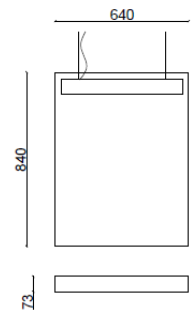

PRODUCT DESCRIPTION

Suspended luminaire for general lighting. With its unique design a real eyecatcher.

Available in several colour temperatures, dimmable and non dimmable.

TECHNICAL DATA

Application	suspension
Dimensions	640 x 840 x 73mm
IP rating	IP20
Power	230V
Lifetime L70/F10/65°C	>60000h
MacAdam ellipse	3
Guarantee	5 year

Color Temperature	Forward Current	Lumen/Watt (LED) (at tp = 65°C)	CRI	Energy Label
2700K LO	400mA	135 lm/W	90+	D
2700K HO	275mA	136 lm/W	90+	D
3000K LO	400mA	142 lm/W	90+	D
3000K HO	400mA	146 lm/W	90+	D
4000K LO	400mA	148 lm/W	90+	D
4000K HO	400mA	153 lm/W	90+	D

ORDER REFERENCE

> LUMINAIRE

! ORDER REFERENCE + (1) **W**(white)/ **B**(blue)/ **G**(green)/ **GR**(grey)/ **R**(red)
+ (2) **D** (if dimmable)

2700K	ZUMI17864842380119	Sacos 640x840 down 2546lm 21,6W up 1224lm 10,5W 2700K incl.driver
3000K	ZUMI17864842390119	Sacos 640x840 down 2612lm 20,6W up 1272lm 10,5W 3000K incl.driver
4000K	ZUMI17864842400119	Sacos 640x840 down 2740lm 20,6W up 1320lm 10,5W 4000K incl.driver

> DRIVER

Included, if dimmable: DALI, pushDIM