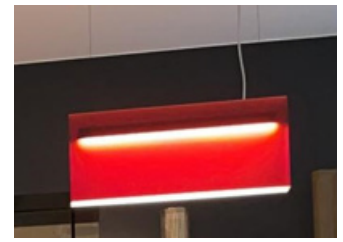

PRODUCT DESCRIPTION

Suspended luminaire for general lighting. With its unique design a real eyecatcher.

Available in several colour temperatures, dimmable and non dimmable.

TECHNICAL DATA

Application	suspension
Dimensions	640 x 300 x 73mm
IP rating	IP20
Power	230V
Lifetime L70/F10/65°C	>60000h
MacAdam ellipse	3
Guarantee	5 year