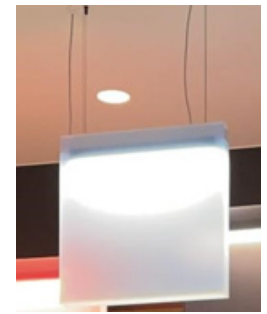

PRODUCT DESCRIPTION

Suspended luminaire for general lighting. With its unique design a real eyecatcher.

Available in several colour temperatures, dimmable and non dimmable.

TECHNICAL DATA

Application	suspension
Dimensions	640 x 640 x 73mm
IP rating	IP20
Power	230V
Lifetime L70/F10/65°C	>60000h
MacAdam ellipse	3
Guarantee	5 year

Color Temperature	Forward Current	Lumen/Watt (LED) (at tp = 65°C)	CRI	Energy Label
2700K LO	400mA	135 lm/W	90+	D
2700K HO	275mA	136 lm/W	90+	D
3000K LO	400mA	142 lm/W	90+	D
3000K HO	400mA	146 lm/W	90+	D
4000K LO	400mA	148 lm/W	90+	D
4000K HO	400mA	153 lm/W	90+	D

ORDER REFERENCE

> LUMINAIRE

! ORDER REFERENCE + (1) **W**(white)/ **B**(blue)/ **G**(green)/ **GR**(grey)/ **R**(red)
+ (2) **D** (if dimmable)

2700K	ZUMI17864642380119	Sacos 640x640 down 2546lm 21,6W up 1224lm 10,5W 2700K incl.driver
3000K	ZUMI17864642390119	Sacos 640x640 down 2612lm 20,6W up 1272lm 10,5W 3000K incl.driver
4000K	ZUMI17864642400119	Sacos 640x640 down 2740lm 20,6W up 1320lm 10,5W 4000K incl.driver

> DRIVER

Included, if dimmable: DALI, pushDIM