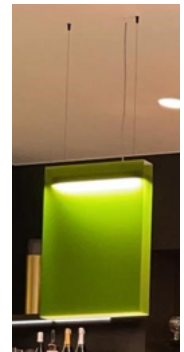

PRODUCT DESCRIPTION

Suspended luminaire for general lighting. With its unique design a real eyecatcher.

Available in several colour temperatures, dimmable and non dimmable.

TECHNICAL DATA

Application	suspension
Dimensions	640 x 840 x 73mm
IP rating	IP20
Power	230V
Lifetime L70/F10/65°C	>60000h
MacAdam ellipse	3
Guarantee	5 year

Color Temperature	Forward Current	Lumen/Watt (LED) (at tp = 65°C)	CRI	Energy Label
2700K LO	400mA	135 lm/W	90+	D
2700K HO	275mA	136 lm/W	90+	D
3000K LO	400mA	142 lm/W	90+	D
3000K HO	400mA	146 lm/W	90+	D
4000K LO	400mA	148 lm/W	90+	D
4000K HO	400mA	153 lm/W	90+	D

ORDER REFERENCE

> LUMINAIRE

! ORDER REFERENCE + (1) **W**(white)/ **B**(blue)/ **G**(green)/ **GR**(grey)/ **R**(red)
+ (2) **D** (if dimmable)

2700K	ZUMI17864842380119	Sacos 640x840 down 2546lm 21,6W up 1224lm 10,5W 2700K incl.driver
3000K	ZUMI17864842390119	Sacos 640x840 down 2612lm 20,6W up 1272lm 10,5W 3000K incl.driver
4000K	ZUMI17864842400119	Sacos 640x840 down 2740lm 20,6W up 1320lm 10,5W 4000K incl.driver

> DRIVER

Included, if dimmable: DALI, pushDIM