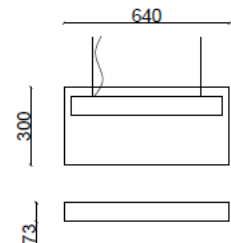

**TECHNICAL DATA**

Application	suspension
Dimensions	640 x 300 x 73mm
IP rating	IP20
Power	230V
Lifetime L70/F10/65°C	>60000h
MacAdam ellipse	3
Guarantee	5 year

Color Temperature	Forward Current	Lumen/Watt (LED) (at tp = 65°C)	CRI	Energy Label
2700K LO	400mA	135 lm/W	90+	D
2700K HO	275mA	136 lm/W	90+	D
3000K LO	400mA	142 lm/W	90+	D
3000K HO	400mA	146 lm/W	90+	D
4000K LO	400mA	148 lm/W	90+	D
4000K HO	400mA	153 lm/W	90+	D