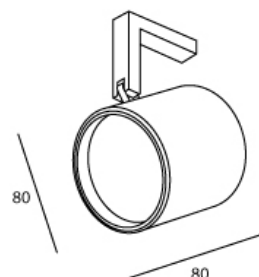

Application	On profile
Dimensions	ø 80mm h 80mm
IP rating	IP20
Power	350mA / 500mA
Lifetime L70/F10/65°C	>55000h
MacAdam ellipse	3
Guarantee	5 year

(\*on components, only if ordered luminaire **+driver**)