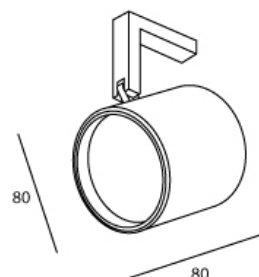

**PRODUCT DESCRIPTION**

The TUBB M10 is a rotatable spot with M10 connector for general or accent lighting.  
Aluminium Luminaire in several colors and color temperatures with several possible reflectors.

**TECHNICAL DATA**

Application	On profile
Dimensions	ø 80mm h 80mm
IP rating	IP20
Power	350mA / 500mA
Lifetime L70/F10/65°C	>55000h
MacAdam ellipse	3
Guarantee	5 year

(\*on components, only if ordered luminaire **+driver**)