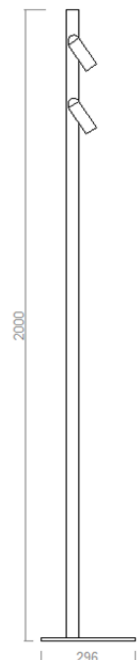

PRODUCT DESCRIPTION

The Floorline 2000 PLK is a floor lamp with 2 PLK spots mounted on a profile with indirect lighting. The tubes, with a diameter of about 40mm and a length of 138mm, are 359° rotatable and 80° inclinable.

SPOTS

Color Temperature	Wattage	Forward Current	Lumen (LED) (at tp = 65°C)	Lumen/Watt (LED) (at tp = 65°C)	CRI	Energy Label
2700K	2x8W	200mA	2x840 lm	123 lm/W	90+	E
3000K	2x8W	200mA	2x895 lm	131 lm/W	90+	E

INDIRECT LIGHT

Color Temperature	Wattage	Forward Current	Lumen (LED) (at tp = 65°C)	Lumen/Watt (LED) (at tp = 65°C)	CRI	Energy Label
2700K	31W	200mA	2294 lm	123 lm/W	90+	E
3000K	31W	200mA	2442lm	79 lm/W	90+	E

> [Dimmable Driver included - Dim via push button](#)

PRODUCT DESCRIPTION

The Floorline 2400 PLK is a floor lamp with 3 PLK spots mounted on a profile with indirect lighting. The tubes, with a diameter of about 40mm and a length of 138mm, are 359° rotatable and 80° inclinable.