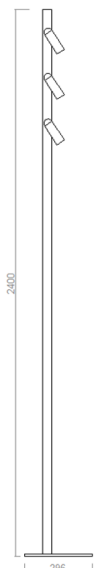

PRODUCT DESCRIPTION

The Floorline 2400 PLK is a floor lamp with 3 PLK spots mounted on a profile with indirect lighting. The tubes, with a diameter of about 40mm and a length of 138mm, are 359° rotatable and 80° inclinable.

Aluminium luminaire, white or black placed on a square base. Inclusive wire (2,5m) & plug-in. Dimmable via push button.

TECHNICAL DATA

Application	Floorlamp
Dimensions	h: 2400mm base : L295mm x B295mm
IP rating	IP20
Power	230V
Lifetime L70/F10/65°C	>60000h
MacAdam ellipse	3
Guarantee	5 year

SPOTS

Color Temperature	Wattage	Forward Current	Lumen (LED) (at tp = 65°C)	Lumen/Watt (LED) (at tp = 65°C)	CRI	Energy Label
2700K	3x8W	200mA	3x840 lm	123 lm/W	90+	E
3000K	3x8W	200mA	3x895 lm	131 lm/W	90+	E

INDIRECT LIGHT

Color Temperature	Wattage	Forward Current	Lumen (LED) (at tp = 65°C)	Lumen/Watt (LED) (at tp = 65°C)	CRI	Energy Label
2700K	31W	200mA	2790 lm	123 lm/W	90+	E
3000K	32.4W	200mA	2970lm	79 lm/W	90+	E

ORDER REFERENCE

> [LUMINAIRE](#)

! **ORDER REFERENCE** + **W** (white) / **B** (black)

2700K ZUMI1812241201 FLOORLINE 2400 PLK 40° SLE G7 3x8W/840lm + 37W 2790lm 927 incl.driver dim
3000K ZUMI1812251201 FLOORLINE 2400 PLK 40° SLE G7 3x8W/895lm + 37W 2970lm 930 incl.driver dim.

> [Dimmable Driver](#) included - Dim via push button