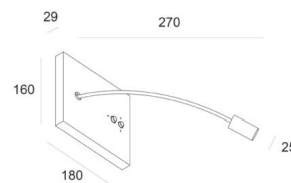

PRODUCT DESCRIPTION

A bedside luminaire with two functions: direct & indirect lighting and reading light. The reading light is attached on a rigid curved arm which is fixed on an intelligent swivel. Two switches are provided to control the two functions separately (on/off)

Aluminium fixture, standard white or black powder coated. RAL on request.

**TECHNICAL DATA**

Application	wall
Dimensions	base: 180 x 160 x 29mm - length arm: 270mm
IP rating	IP20
Power	230V
Lifetime L70/F10/65°C	>55000h
MacAdam ellipse	3
Guarantee	5 year

Color Temperature	Wattage	Forward Current	Lumen (LED) (at tp = 65°C)	Lumen/Watt (LED) (at tp = 65°C)	CRI	Energy Label
Up- and downlight						
2700K	2x 3,5W	350mA	2x 395 lm	133 lm/W	90+	D
3000K	2x 3,5W	350mA	2x 406 lm	138 lm/W	90+	D
4000K	2x 3,5W	350mA	2x 437 lm	145 lm/W	90+	D
Ledspot						
2700K	4W	100mA	420 lm	123 lm/W	90+	E
3000K	4W	100mA	447 lm	131 lm/W	90+	E
4000K	4W	100mA	469 lm	137 lm/W	90+	E