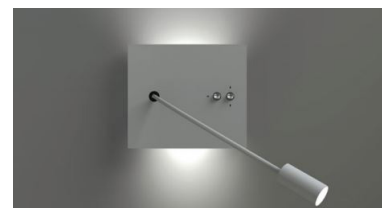

PRODUCT DESCRIPTION

A bedside luminaire with two functions: direct & indirect lighting and reading light. The reading light is attached on a rigid curved arm which is fixed on an intelligent swivel. Two switches are provided to control the two functions separately (on/off)

Aluminium fixture, standard white or black powder coated. RAL on request.

**TECHNICAL DATA**

Application	wall
Dimensions	base: 180 x 160 x 29mm - length arm: 270mm
IP rating	IP20
Power	230V
Lifetime L70/F10/65°C	>55000h
MacAdam ellipse	3
Guarantee	5 year