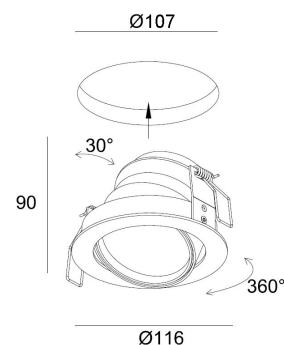

Standard equipped with PC-cover for food environment and torsion springs.

TECHNICAL DATA

| | |
|-----------------------|--------------------------|
| Application | recessed |
| Dimensions | cut out: Ø107mm h110mm |
| IP rating | IP20 |
| Power | 500mA |
| Lifetime L70/F10/65°C | >60000h |
| MacAdam ellipse | 3 (GOLD / FRESH MEAT: 4) |
| Guarantee | 5 year |