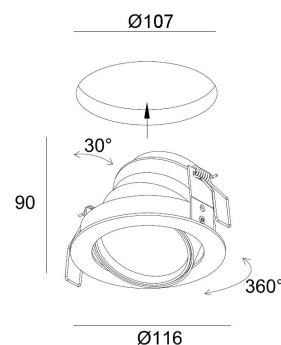

Color Temperature	Wattage	Forward Current	Lumen (LED) (at tp = 65°C)	Lumen/Watt (LED) (at tp = 65°C)	CRI	Energy Label
2700K	16,9W	500mA	2225 lm	134 lm/W	90+	E
3000K	16,9W	500mA	2449 lm	147 lm/W	90+	E
3500K	16,9W	500mA	2474 lm	149 lm/W	90+	E
4000K	16,9W	500mA	2536 lm	152 lm/W	90+	E

ORDER REFERENCE

> LUMINAIRE

! ORDER REFERENCE + (1) **W** (white) / **B** (black)
+ (2) **G** (gold reflector) option only for 2700K or 3000K

2700K

25°	ZUMI262131507	Cannon Mini Select SLE G7 2225lm 500mA 16,9W 2700K CRI90 25° glas-excl.driver
39°	ZUMI262131607	Cannon Mini Select SLE G7 2225lm 500mA 16,9W 2700K CRI90 39° glas-excl.driver
61°	ZUMI262131707	Cannon Mini Select SLE G7 2225lm 500mA 16,9W 2700K CRI90 61° glas-excl.driver

3000K

25°	ZUMI262141507	Cannon Mini Select SLE G7 2449lm 500mA 16,9W 3000K CRI90 25° glas-excl.driver
39°	ZUMI262141607	Cannon Mini Select SLE G7 2449lm 500mA 16,9W 3000K CRI90 39° glas-excl.driver
61°	ZUMI262141707	Cannon Mini Select SLE G7 2449lm 500mA 16,9W 3000K CRI90 61° glas-excl.driver

3500K

25°	ZUMI262151507	Cannon Mini Select SLE G7 2474lm 500mA 16,9W 3500K CRI90 25° glas-excl.driver
39°	ZUMI262151607	Cannon Mini Select SLE G7 2474lm 500mA 16,9W 3500K CRI90 39° glas-excl.driver
61°	ZUMI262151707	Cannon Mini Select SLE G7 2474lm 500mA 16,9W 3500K CRI90 61° glas-excl.driver

4000K

25°	ZUMI262161507	Cannon Mini Select SLE G7 2536lm 500mA 16,9W 4000K CRI90 25° glas-excl.driver
39°	ZUMI262161607	Cannon Mini Select SLE G7 2536lm 500mA 16,9W 4000K CRI90 39° glas-excl.driver
61°	ZUMI262161707	Cannon Mini Select SLE G7 2536lm 500mA 16,9W 4000K CRI90 61° glas-excl.driver

> DRIVER

dimmable

TRID28000671 + TRID28001114	LCA 25W 350-1050mA one4all SR PRE + PLUG 500mA (DALI, DSI, switchDIM)

non dimmable

TRID28000700 + TRID28001114	LC 25W 350-1050mA flexC SR EXC + PLUG 500mA

> OPTIONS

PC-cover

ZUMI2600000500	PC-cover for food environment - Ø 71

Flat Springs

ZUMIFS	Flat Springs

Emergency kit

On request