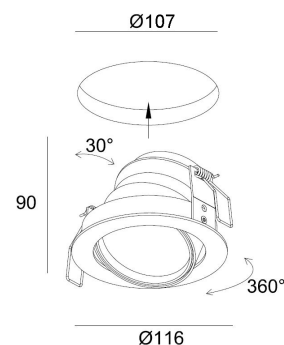

TECHNICAL DATA

Application	recessed
Dimensions	cut out: ø107mm h110mm
IP rating	IP20
Power	500mA
Lifetime L70/F10/65°C	>60000h
MacAdam ellipse	2
Guarantee	5 year

(*on components, only if ordered luminaire + driver)