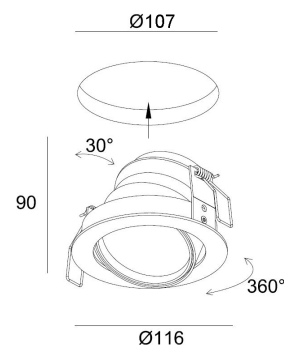

TECHNICAL DATA

Application	recessed
Dimensions	cut out: Ø107mm h110mm
IP rating	IP20
Power	500mA
Lifetime L70/F10/65°C	>60000h
MacAdam ellipse	3
Guarantee	5 year

(*on components, only if ordered luminaire + driver)