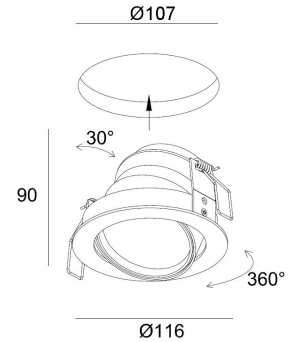

TECHNICAL DATA

Application	ceiling - recessed
Dimensions	cut out: Ø107mm h110mm
IP rating	IP20
Power	850mA
Lifetime L70/B10/65°C	60000h
MacAdam ellipse	3
Guarantee	5 year

(*on components, only if ordered luminaire + driver)