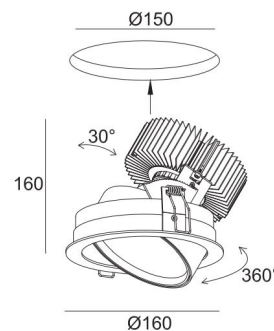

TECHNICAL DATA

Application	ceiling - recessed
Dimensions	cut out: Ø150mm h170mm
IP rating	IP20
Power	850mA
Lifetime L70/B10/65°C	60000h
MacAdam ellipse	3
Guarantee	5 year

(*on components, only if ordered luminaire + **driver**)