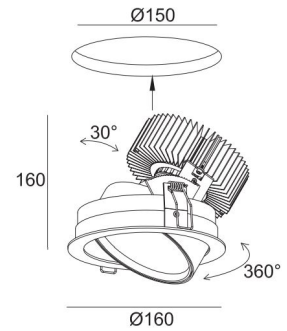

Standard equipped with torsion springs.

TECHNICAL DATA

Application	recessed
Dimensions	cut out: Ø150mm h170mm
IP rating	IP20
Power	48V DC
Lifetime L70/F10/65°C	50000h
MacAdam ellipse	3
Guarantee	5 year

(*on components, only if ordered luminaire + driver)