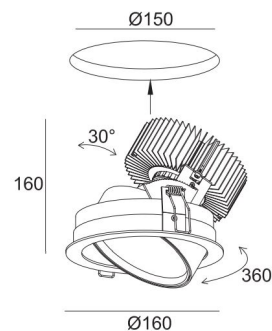

TECHNICAL DATA

Application	recessed
Dimensions	cut out: ø150mm h170mm
IP rating	IP20
Power	700mA / 1700mA
Lifetime L70/F10/65°C	>55000h
MacAdam ellipse	2
Guarantee	5 year

(*on components, only if ordered luminaire + driver)