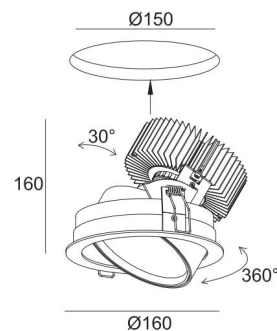

Color Temperature	Wattage	Forward Current	Lumen (LED) (at tp = 65°C)	Lumen/Watt (LED) (at tp = 65°C)	CRI	Energy Label
3250K	23,6W	700mA	2656 lm	114 lm/W	95	F
	61,3W	1700mA	5936 lm	98 lm/W	95	F

ORDER REFERENCE

> [LUMINAIRE](#)

! ORDER REFERENCE + W (white) / B (black)

3250K

HE 700mA

16°	ZUMI012060208	Cannon Fashion SLE G7 HE 2656lm 700mA 23,6W 3250K CRI95 16° glas-excl.driver
26°	ZUMI012060308	Cannon Fashion SLE G7 HE 2656lm 700mA 23,6W 3250K CRI95 26° glas-excl.driver
42°	ZUMI012060408	Cannon Fashion SLE G7 HE 2656lm 700mA 23,6W 3250K CRI95 42° glas-excl.driver

HO 1700mA

16°	ZUMI012060210	Cannon Fashion SLE G7 HO 5936lm 1700mA 61,3W 3250K CRI95 16° glas-excl.driver
26°	ZUMI012060310	Cannon Fashion SLE G7 HO 5936lm 1700mA 61,3W 3250K CRI95 26° glas-excl.driver
42°	ZUMI012060410	Cannon Fashion SLE G7 HO 5936lm 1700mA 61,3W 3250K CRI95 42° glas-excl.driver

> [DRIVER](#)

HE 700mA

dimnable (DALI, switchDIM)

TRID28000671 + TRID28001118 LCA 25W 350–1050mA one4all SR PRE + PLUG 700mA

non dimmable

TRID28000700 + TRID28001118 LC 25W 350–1050mA flexC SR EXC + PLUG 700mA

HO 1700mA

dimnable (DALI, switchDIM)

TRID28001571 + TRID28001135 LCA 100W 1100–2100mA one4all SR PRE + PLUG 1700mA

non dimmable

TRID28001573 + TRID28001135 LC 100W 1100–2100mA flexC SR EXC + PLUG 1700mA

> [OPTIONS](#)

PC-cover	ZUMI010000000500	PC-cover for food environment Ø 111
Flat Springs	ZUMIFS	Flat Springs
Emergency kit	On request