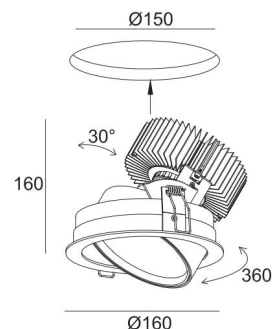

Color Temperature	Wattage	Forward Current	Lumen (LED) (at tp = 65°C)	Lumen/Watt (LED) (at tp = 65°C)	CRI	Energy Label
2700K	23,6W	700mA	3125 lm	134 lm/W	90+	E
	61,3W	1700mA	6871 lm	112 lm/W	90+	E
3000K	23,6W	700mA	3441 lm	147 lm/W	90+	E
	61,3W	1700mA	7548lm	123 lm/W	90+	E
4000K	23,6W	700mA	3596 lm	154 lm/W	90+	E
	61,3W	1700mA	7898 lm	129 lm/W	90+	E

ORDER REFERENCE

> LUMINAIRE

! ORDER REFERENCE + (1) **W** (white) / **B** (black)
+ (2) **G** (gold reflector) option only for 2700K or 3000K

2700K

HE 700mA

16°	ZUMI011960208	Cannon Select SLE G7 HE 3125lm 700mA 23,6W 2700K CRI90 16° glas-excl.driver
26°	ZUMI011960308	Cannon Select SLE G7 HE 3125lm 700mA 23,6W 2700K CRI90 26° glas-excl.driver
42°	ZUMI011960408	Cannon Select SLE G7 HE 3125lm 700mA 23,6W 2700K CRI90 42° glas-excl.driver

HO 1700mA

16°	ZUMI011960210	Cannon Select SLE G7 HO 6871lm 1700mA 61,3W 2700K CRI90 16° glas-excl.driver
26°	ZUMI011960310	Cannon Select SLE G7 HO 6871lm 1700mA 61,3W 2700K CRI90 26° glass excl. driver
42°	ZUMI011960410	Cannon Select SLE G7 HO 6871lm 1700mA 61,3W 2700K CRI90 42° glass excl. driver

3000K

HE 700mA

16°	ZUMI011970208	Cannon Select SLE G7 HE 3441lm 700mA 23,6W 3000K CRI90 16° glas-excl.driver
26°	ZUMI011970308	Cannon Select SLE G7 HE 3441lm 700mA 23,6W 3000K CRI90 26° glas-excl.driver
42°	ZUMI011970408	Cannon Select SLE G7 HE 3441lm 700mA 23,6W 3000K CRI90 42° glas-excl.driver

HO 1700mA

16°	ZUMI011970210	Cannon Select SLE G7 HO 7548lm 1700mA 61,3W 3000K CRI90 16° glas-excl.driver
26°	ZUMI011970310	Cannon Select SLE G7 HO 7548lm 1700mA 61,3W 3000K CRI90 26° glas-excl.driver .
42°	ZUMI011970410	Cannon Select SLE G7 HO 7548lm 1700mA 61,3W 3000K CRI90 42° glas-excl.driver