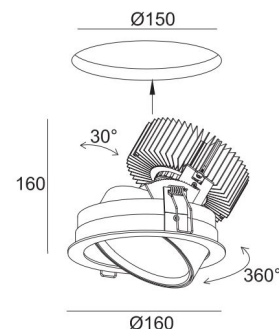

Standard equipped with PC-cover for food environment and torsion springs.

**TECHNICAL DATA**

Application	recessed
Dimensions	cut out: ø150mm h170mm
IP rating	IP20
Power	700mA / 1700mA
Lifetime L70/F10/65°C	>55000h
MacAdam ellipse	3
Guarantee	5 year