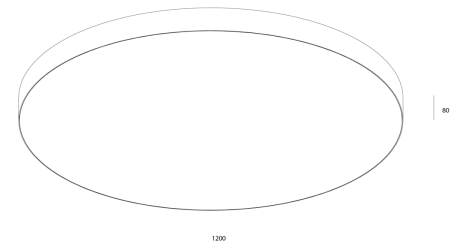

ORDER REFERENCE

> [FIXTURE](#)

! ORDER REFERENCE + (1) W (white) / B (black)

SURFACE

TW ZUMI1762860101 Circle 1200 CLE TW 17020lm 350mA 123,3W 2700-6500K CRI 90+ incl. driver

SUSPENSION

TW ZUMI176S2860101 Circle 1200 SUSPENSION CLE TW 17020lm 350mA 123,3W 2700-6500K CRI 90+ incl. driver

> [CONVERTER](#)

Included, dimmable: DALI