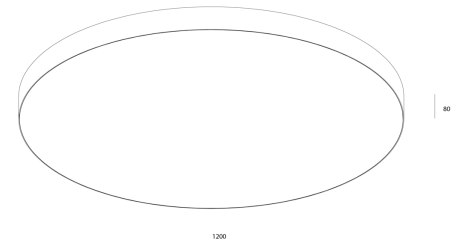

ORDER REFERENCE

> [FIXTURE](#)

! ORDER REFERENCE + (1) **W** (white) / **B** (black)
+ (2) **D** (for dimmable)

SURFACE

3000K	ZUMI1762840101	Circle 1200 CLE G2 26008lm 650mA 191,4W 3000K CRI 90+ incl.driver
4000K	ZUMI1762850101	Circle 1200 CLE G2 27696lm 650mA 191,4W 4000K CRI 90+ incl. driver

SUSPENSION

3000K	ZUMI176S2840101	Circle 1200 SUSPENSION CLE G2 26008lm 650mA 191,4W 3000K CRI 90+ incl.driver
4000K	ZUMI176S2850101	Circle 1200 SUSPENSION CLE G2 27696lm 650mA 191,4W 4000K CRI 90+ incl. driver

> [CONVERTER](#)

Included, if dimmable: DALI (other on request)