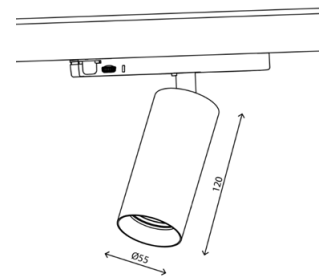

PRODUCT DESCRIPTION

FLUUT on track for general or accent lighting.
Aluminium luminaire, available in different colors and different color temperatures .

TECHNICAL DATA

Application	3F Track (Eutrac, Global or Stucchi)
IP rating	IP20
Power	230V
Lifetime L70/B50/65°C	>50000h
MacAdam ellipse	3
Guarantee	5 year

Color Temperature	Wattage	Forward Current	Lumen (LED) (at tp = 65°C)	Lumen/Watt (LED) (at tp = 65°C)	CRI	Energy Label
2700K	14W	350mA	1140 lm	93 lm/W	90+	G
3000K	14W	350mA	1170 lm	96 lm/W	90+	F
4000K	14W	350mA	1270 lm	104 lm/W	90+	F

ORDER REFERENCE

> [LUMINAIRE](#)

! ORDER REFERENCE + W (white) / B (black) / C (champagne) / T (titanium) / BR (bronze)

2700K

12°	ZUMI1032632706	Fluut 3F Non dim. SLA DC 14W 970 lm 2700K CRI90+ 12° incl. driver
24°	ZUMI1031622806	Fluut 3F Non dim. SLA DC 14W 1140 lm 2700K CRI90+ 24° incl. driver
36°	ZUMI1031632906	Fluut 3F Non dim. SLA DC 14W 1140 lm 2700K CRI90+ 36° incl. driver

3000K

12°	ZUMI1032642706	Fluut 3F Non dim. SLA DC 14W 1040 lm 3000K CRI90+ 12° incl. driver
24°	ZUMI1031642806	Fluut 3F Non dim. SLA DC 14W 1170 lm 3000K CRI90+ 24° incl. driver
36°	ZUMI1031652906	Fluut 3F Non dim. SLA DC 14W 1170 lm 3000K CRI90+ 36° incl. driver

4000K

12°	ZUMI1032652706	Fluut 3F Non dim. SLA DC 14W 1130 lm 4000K CRI90+ 12° incl. driver
24°	ZUMI1031662806	Fluut 3F Non dim. SLA DC 14W 1270 lm 4000K CRI90+ 24° incl. driver
36°	ZUMI1031672906	Fluut 3F Non dim. SLA DC 14W 1270 lm 4000K CRI90+ 36° incl. driver

> [Driver](#)

Included - non dim.