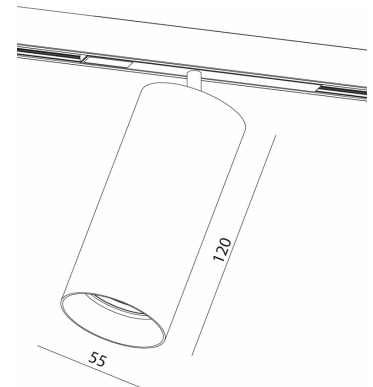

PRODUCT DESCRIPTION

FLUUT on track 48V for general or accent lighting.
Aluminium luminaire, available in different colors and different color temperatures .

TECHNICAL DATA

Application	48V Track (Stucchi)
IP rating	IP20
Power	48V
Lifetime L70/B50/65°C	>50000h
MacAdam ellipse	3
Guarantee	5 year

Color Temperature	Wattage	Forward Current	Lumen (LED) (at tp = 65°C)	Lumen/Watt (LED) (at tp = 65°C)	CRI	Energy Label
2700K	12,2W	48V DC	1140 lm	80 lm/W	90+	G
3000K	12,2W	48V DC	1170 lm	85 lm/W	90+	F
4000K	12,2W	48V DC	1270 lm	93 lm/W	90+	F

ORDER REFERENCE

> [LUMINAIRE](#)

! ORDER REFERENCE + (1) W (white) / B (black) / C (champagne) / T (titanium) / BR (bronze)
+ (2) **DD (Dali dim)**

2700K

12°	ZUMI1162632704	Fluut 48V DC SLA DC 12,2W 970 lm 2700K CRI90+ 12° excl.driver
24°	ZUMI1161622804	Fluut 48V DC SLA DC 12,2W 1140 lm 2700K CRI90+ 24° excl.driver
36°	ZUMI1161632904	Fluut 48V DC SLA DC 12,2W 1140 lm 2700K CRI90+ 36° excl.driver

3000K

12°	ZUMI1162642704	Fluut 48V DC SLA DC 12,2W 1040 lm 3000K CRI90+ 12° excl.driver
24°	ZUMI1161642804	Fluut 48V DC SLA DC 12,2W 1170 lm 3000K CRI90+ 24° excl.driver
36°	ZUMI1161652904	Fluut 48V DC SLA DC 12,2W 1170 lm 3000K CRI90+ 36° excl.driver

4000K

12°	ZUMI1162652704	Fluut 48V DC SLA DC 12,2W 1130 lm 4000K CRI90+ 12° excl.driver
24°	ZUMI1161662804	Fluut 48V DC SLA DC 12,2W 1270 lm 4000K CRI90+ 24° excl.driver
36°	ZUMI1161672904	Fluut 48V DC SLA DC 12,2W 1270 lm 4000K CRI90+ 36° excl.driver

> Driver :

non dimmable :

Compact	TRID28001232	LCU 48V 75W DC-STR FO SR
	TRID28001045	LCU 48V 150W DC-STR FO SR
Linear	TRID28000816	LCU 48V 75W DC-STR FO Ip
	TRID28001234	LCU 48V 150W DC-STR FO Ip

dimmable :

Compact	TRID28001233	LCU 48V 75W DC-STR DIM SR
	TRID28001044	LCU 48V 150W DC-STR DIM SR
Linear	TRID28000815	LCU 48V 75W DC-STR DIM Ip
	TRID28001235	LCU 48V 150W DC-STR DIM Ip