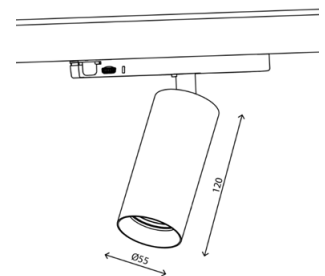

TECHNICAL DATA

Application	3F Track (Eutrac, Global or Stucchi track)
IP rating	IP20
Power	230V
Lifetime L70/B50/65°C	>50000h
MacAdam ellipse	3
Guarantee	5 year

Color Temperature	Wattage	Forward Current	Lumen (LED) (at tp = 65°C)	Lumen/Watt (LED) (at tp = 65°C)	CRI	Energy Label
2700K	14W	350mA	1140 lm	93 lm/W	90+	G
3000K	14W	350mA	1170 lm	96 lm/W	90+	F
4000K	14W	350mA	1270 lm	104 lm/W	90+	F