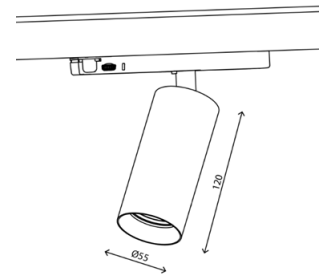

PRODUCT DESCRIPTION

FLUUT on track for general or accent lighting.
Aluminium luminaire, available in different colors and different color temperatures .

TECHNICAL DATA

Application	3F Track (Only Global or Stucchi track)
IP rating	IP20
Power	230V
Lifetime L70/B50/65°C	>50000h
MacAdam ellipse	3
Guarantee	5 year

Color Temperature	Wattage	Forward Current	Lumen (LED) (at tp = 65°C)	Lumen/Watt (LED) (at tp = 65°C)	CRI	Energy Label
2700K	14W	350mA	1140 lm	93 lm/W	90+	G
3000K	14W	350mA	1170 lm	96 lm/W	90+	F
4000K	14W	350mA	1270 lm	104 lm/W	90+	F

ORDER REFERENCE

> [LUMINAIRE](#)

! ORDER REFERENCE + W (white) / B (black) / C (champagne) / T (titanium) / BR (bronze)

2700K

12°	ZUMI1012632706	Fluut 3F Dim SLA DC 14W 970 lm 2700K CRI90+ 12° incl. driver(Global Track)
24°	ZUMI1011622806	Fluut 3F Dim SLA DC 14W 1140 lm 2700K CRI90+ 24° incl. driver(Global Track)
36°	ZUMI1011632906	Fluut 3F Dim SLA DC 14W 1140 lm 2700K CRI90+ 36° incl. driver(Global Track)

3000K

12°	ZUMI1012642706	Fluut 3F Dim SLA DC 14W 1040 lm 3000K CRI90+ 12° incl. driver(Global Track)
24°	ZUMI1011642806	Fluut 3F Dim SLA DC 14W 1170 lm 3000K CRI90+ 24° incl. driver(Global Track)
36°	ZUMI1011652906	Fluut 3F Dim SLA DC 14W 1170 lm 3000K CRI90+ 36° incl. driver(Global Track)

4000K

12°	ZUMI1012652706	Fluut 3F Dim SLA DC 14W 1130 lm 4000K CRI90+ 12° incl. driver(Global Track)
24°	ZUMI1011662806	Fluut 3F Dim SLA DC 14W 1270 lm 4000K CRI90+ 24° incl. driver(Global Track)
36°	ZUMI1011672906	Fluut 3F Dim SLA DC 14W 1270 lm 4000K CRI90+ 36° incl. driver(Global Track)

> [Driver](#)

Included : DALI