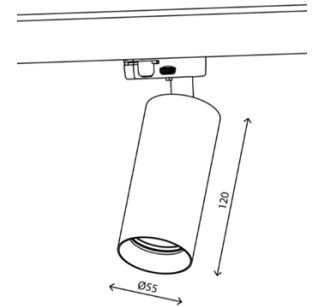

PRODUCT DESCRIPTION

FLUUT on track for general or accent lighting.
Aluminium luminaire, available in different colors and different color temperatures .

TECHNICAL DATA

Application	3F Track
IP rating	IP20
Power	230V
Lifetime L70/B50/65°C	>50000h
MacAdam ellipse	3
Guarantee	5 year