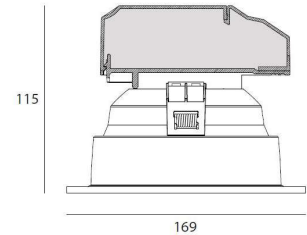

TECHNICAL DATA

Application	recessed
Dimensions	cut out: ø100mm h95mm
IP rating	IP20
Power	230V
Lifetime L70/F10/65°C	49000h
MacAdam ellipse	4
Guarantee	3 year

Color Temperature	Reflector	Wattage	Forward Current	Lumen (LED) (at tp = 65°C)	Lumen/Watt (LED) (at tp = 65°C)	CRI	Energy Label
3000K	none	10,2W	230V	980 lm	96 lm/W	80+	G
	60°	10,2W	230V	1060 lm	104 lm/W	80+	G
	90°	10,2W	230V	1060 lm	104 lm/W	80+	G
4000K	none	10,2W	230V	1030 lm	101 lm/W	80+	F
	60°	10,2W	230V	1110 lm	109 lm/W	80+	F
	90°	10,2W	230V	1110 lm	109 lm/W	80+	F

TECHNICAL DATA

Application	recessed
Dimensions	cut out: ø140mm h125mm
IP rating	IP20
Power	230V
Lifetime L70/F10/65°C	49000h
MacAdam ellipse	4
Guarantee	3 year

Color Temperature	Reflector	Wattage	Forward Current	Lumen (LED) (at tp = 65°C)	Lumen/Watt (LED) (at tp = 65°C)	CRI	Energy Label
3000K	none	10,1W	230V	1000 lm	99 lm/W	80+	G
	60°	10,1W	230V	1100 lm	109 lm/W	80+	G
	90°	10,1W	230V	1100 lm	109 lm/W	80+	G
4000K	none	10,1W	230V	1020 lm	101 lm/W	80+	F
	60°	10,1W	230V	1120 LM	111 lm/W	80+	F
	90°	10,1W	230V	1120 lm	111 lm/W	80+	F

TECHNICAL DATA

Application: recessed
 Dimensions: cut out: ø140mm h125mm
 IP rating: IP20
 Power: 230V
 Lifetime L70/F10/65°C: 49000h
 MacAdam ellipse: 4
 Guarantee: 3 year

Color Temperature	Reflector	Wattage	Forward Current	Lumen (LED) (at tp = 65°C)	Lumen/Watt (LED) (at tp = 65°C)	CRI	Energy Label
3000K	none	20,2W	230V	1970 lm	97 lm/W	80+	G
	60°	20,2W	230V	2130 lm	105 lm/W	80+	G
	90°	20,2W	230V	2130 lm	105 lm/W	80+	G
4000K	none	20,2W	230V	2050 lm	101 lm/W	80+	F
	60°	20,2W	230V	2210 lm	109 lm/W	80+	F
	90°	20,2W	230V	2210 lm	109 lm/W	80+	F