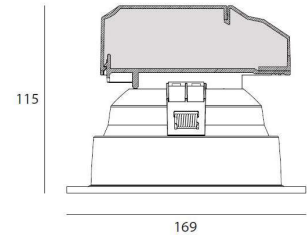

TECHNICAL DATA

Application	recessed
Dimensions	cut out: ø100mm h95mm
IP rating	IP20
Power	230V
Lifetime L70/F10/65°C	49000h
MacAdam ellipse	4
Guarantee	3 year

Color Temperature	Reflector	Wattage	Forward Current	Lumen (LED) (at tp = 65°C)	Lumen/Watt (LED) (at tp = 65°C)	CRI	Energy Label
3000K	none	10,2W	230V	980 lm	96 lm/W	80+	G
	60°	10,2W	230V	1060 lm	104 lm/W	80+	G
	90°	10,2W	230V	1060 lm	104 lm/W	80+	G
4000K	none	10,2W	230V	1030 lm	101 lm/W	80+	F
	60°	10,2W	230V	1110 lm	109 lm/W	80+	F
	90°	10,2W	230V	1110 lm	109 lm/W	80+	F

TECHNICAL DATA

Application	recessed
Dimensions	cut out: ø140mm h125mm
IP rating	IP20
Power	230V
Lifetime L70/F10/65°C	49000h
MacAdam ellipse	4
Guarantee	3 year

Color Temperature	Reflector	Wattage	Forward Current	Lumen (LED) (at tp = 65°C)	Lumen/Watt (LED) (at tp = 65°C)	CRI	Energy Label
3000K	none	10,1W	230V	1000 lm	99 lm/W	80+	G
	60°	10,1W	230V	1100 lm	109 lm/W	80+	G
	90°	10,1W	230V	1100 lm	109 lm/W	80+	G
4000K	none	10,1W	230V	1020 lm	101 lm/W	80+	F
	60°	10,1W	230V	1120 LM	111 lm/W	80+	F
	90°	10,1W	230V	1120 lm	111 lm/W	80+	F

TECHNICAL DATA

Application: recessed
 Dimensions: cut out: ø140mm h125mm
 IP rating: IP20
 Power: 230V
 Lifetime L70/F10/65°C: 49000h
 MacAdam ellipse: 4
 Guarantee: 3 year

Color Temperature	Reflector	Wattage	Forward Current	Lumen (LED) (at tp = 65°C)	Lumen/Watt (LED) (at tp = 65°C)	CRI	Energy Label
3000K	none	20,2W	230V	1970 lm	97 lm/W	80+	G
	60°	20,2W	230V	2130 lm	105 lm/W	80+	G
	90°	20,2W	230V	2130 lm	105 lm/W	80+	G
4000K	none	20,2W	230V	2050 lm	101 lm/W	80+	F
	60°	20,2W	230V	2210 lm	109 lm/W	80+	F
	90°	20,2W	230V	2210 lm	109 lm/W	80+	F