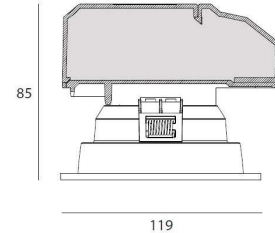

TECHNICAL DATA

Application	recessed
Dimensions	cut out: ø100mm h95mm
IP rating	IP20
Power	230V
Lifetime L70/F10/65°C	49000h
MacAdam ellipse	4
Guarantee	3 year

Color Temperature	Reflector	Wattage	Forward Current	Lumen (LED) (at tp = 65°C)	Lumen/Watt (LED) (at tp = 65°C)	CRI	Energy Label
3000K	none	10,2W	230V	980 lm	96 lm/W	80+	G
	60°	10,2W	230V	1060 lm	104 lm/W	80+	G
	90°	10,2W	230V	1060 lm	104 lm/W	80+	G
4000K	none	10,2W	230V	1030 lm	101 lm/W	80+	F
	60°	10,2W	230V	1110 lm	109 lm/W	80+	F
	90°	10,2W	230V	1110 lm	109 lm/W	80+	F

TECHNICAL DATA

Application	recessed
Dimensions	cut out: ø140mm h125mm
IP rating	IP20
Power	230V
Lifetime L70/F10/65°C	49000h
MacAdam ellipse	4
Guarantee	3 year

Color Temperature	Reflector	Wattage	Forward Current	Lumen (LED) (at tp = 65°C)	Lumen/Watt (LED) (at tp = 65°C)	CRI	Energy Label
3000K	none	10,1W	230V	1000 lm	99 lm/W	80+	G
	60°	10,1W	230V	1100 lm	109 lm/W	80+	G
	90°	10,1W	230V	1100 lm	109 lm/W	80+	G
4000K	none	10,1W	230V	1020 lm	101 lm/W	80+	F
	60°	10,1W	230V	1120 LM	111 lm/W	80+	F
	90°	10,1W	230V	1120 lm	111 lm/W	80+	F

TECHNICAL DATA

Application: recessed
 Dimensions: cut out: ø140mm h125mm
 IP rating: IP20
 Power: 230V
 Lifetime L70/F10/65°C: 49000h
 MacAdam ellipse: 4
 Guarantee: 3 year

Color Temperature	Reflector	Wattage	Forward Current	Lumen (LED) (at tp = 65°C)	Lumen/Watt (LED) (at tp = 65°C)	CRI	Energy Label
3000K	none	20,2W	230V	1970 lm	97 lm/W	80+	G
	60°	20,2W	230V	2130 lm	105 lm/W	80+	G
	90°	20,2W	230V	2130 lm	105 lm/W	80+	G
4000K	none	20,2W	230V	2050 lm	101 lm/W	80+	F
	60°	20,2W	230V	2210 lm	109 lm/W	80+	F
	90°	20,2W	230V	2210 lm	109 lm/W	80+	F