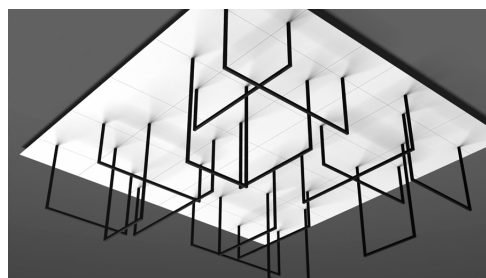

CONNECTABLE: