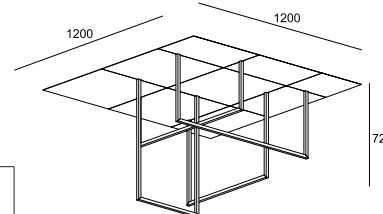

TECHNICAL DATA

Application	surface
Dimensions	1200 x 1200 x 723mm
IP rating	IP20
Power	230W
Lifetime L70/B10/65°C	72000h
MacAdam ellipse	3
Guarantee	5 year

Color Temperature	Wattage	Supply Voltage	Lumen (LED) (at tp = 65°C)	Lumen/Watt (LED) (at tp = 65°C)	CRI	Energy Label
2700K	68,4W	24V DC	6356 lm	118 lm/W	90+	E
3000K	64,6W	24V DC	6191 lm	108 lm/W	90+	E

TECHNICAL DATA

Application surface
 Dimensions 1500 x 900 x 723mm
 IP rating IP20
 Power 230V
 Lifetime L70/F10/65°C 72000h
 MacAdam ellipse 3
 Guarantee 5 year

Color Temperature	Wattage	Supply Voltage	Lumen (LED) (at tp = 65°C)	Lumen/Watt (LED) (at tp = 65°C)	CRI	Energy Label
2700K	68,4W	24V DC	6356 lm	118 lm/W	90+	E
3000K	64,6W	24V DC	6191 lm	108 lm/W	90+	E