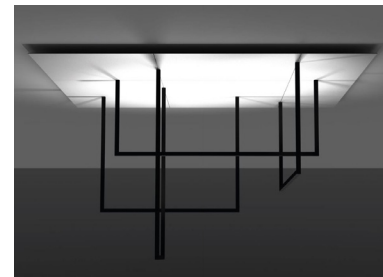

PRODUCT DESCRIPTION

Ceiling luminaire for indirect lighting.
 Available in different color temperatures, dimmable and non dimmable.
 Different configurations can be made between several Miro's (see picture below).

TECHNICAL DATA

Application	surface
Dimensions	1200 x 1200 x 723mm
IP rating	IP20
Power	230W
Lifetime L70/B10/65°C	72000h
MacAdam ellipse	3
Guarantee	5 year

Color Temperature	Wattage	Supply Voltage	Lumen (LED) (at tp = 65°C)	Lumen/Watt (LED) (at tp = 65°C)	CRI	Energy Label
2700K	68,4W	24V DC	6356 lm	118 lm/W	90+	E
3000K	64,6W	24V DC	6191 lm	108 lm/W	90+	E