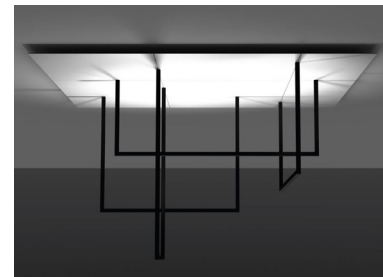

PRODUCT DESCRIPTION

Ceiling luminaire for indirect lighting.
 Available in different color temperatures, dimmable and non dimmable.
 Different configurations can be made between several Miro's (see picture below).

> DRIVER

Included, if dimmable: DALI (other on request)

CONNECTABLE:

PRODUCT DESCRIPTION

Ceiling luminaire for indirect lighting.
 Available in different color temperatures, dimmable and non dimmable.
 Different configurations can be made between several Miro's (see picture below).

TECHNICAL DATA

Application surface
 Dimensions 1500 x 900 x 723mm
 IP rating IP20
 Power 230V
 Lifetime L70/F10/65°C 72000h
 MacAdam ellipse 3
 Guarantee 5 year

Color Temperature	Wattage	Supply Voltage	Lumen (LED) (at tp = 65°C)	Lumen/Watt (LED) (at tp = 65°C)	CRI	Energy Label
2700K	68,4W	24V DC	6356 lm	118 lm/W	90+	E
3000K	64,6W	24V DC	6191 lm	108 lm/W	90+	E