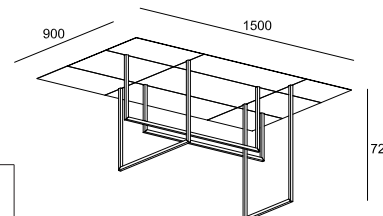

TECHNICAL DATA

Application	surface
Dimensions	1200 x 1200 x 723mm
IP rating	IP20
Power	230W
Lifetime L70/B10/65°C	72000h
MacAdam ellipse	3
Guarantee	5 year

Color Temperature	Wattage	Supply Voltage	Lumen (LED) (at tp = 65°C)	Lumen/Watt (LED) (at tp = 65°C)	CRI	Energy Label
2700K	68,4W	24V DC	6356 lm	118 lm/W	90+	E
3000K	64,6W	24V DC	6191 lm	108 lm/W	90+	E

TECHNICAL DATA

Application surface
 Dimensions 1500 x 900 x 723mm
 IP rating IP20
 Power 230V
 Lifetime L70/F10/65°C 72000h
 MacAdam ellipse 3
 Guarantee 5 year

Color Temperature	Wattage	Supply Voltage	Lumen (LED) (at tp = 65°C)	Lumen/Watt (LED) (at tp = 65°C)	CRI	Energy Label
2700K	68,4W	24V DC	6356 lm	118 lm/W	90+	E
3000K	64,6W	24V DC	6191 lm	108 lm/W	90+	E