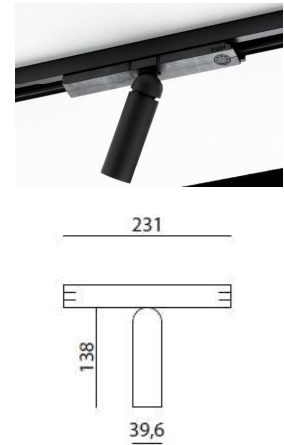

PRODUCT DESCRIPTION

PLK on track is a very small and elegant spot for general or accent lighting. The tube, with a diameter of about 40mm and a length of 138mm, is 359° rotatable and 80° inclinable.

Dimmable: only compatible with Global Trac PULSE from Nordic Aluminum and OneTrack from Stucchi.

TECHNICAL DATA

Application	3F Track
IP rating	IP20
Power	230V
Lifetime L70/B50/65°C	>60000h
MacAdam ellipse	3
Guarantee	5 year

Color Temperature	Wattage	Forward Current	Lumen (LED) (at tp = 65°C)	Lumen/Watt (LED) (at tp = 65°C)	CRI	Energy Label
2700K	8W	200mA	840lm	123 lm/W	90+	E
3000K	8W	200mA	895lm	131 lm/W	90+	E

ORDER REFERENCE

> LUMINAIRE

! ORDER REFERENCE + (1) W (white) / B (black) / G (gold) / T (titanium) / BR (bronze)
(2) DD (Dali dim)

2700K 10°	ZUMI1202243005	PLK 3F TRACK 10° SLE G7 8W 840lm 2700K CRI90+ incl.driver
2700K 40°	ZUMI1202241205	PLK 3F TRACK 40° SLE G7 8W 840lm 2700K CRI90+ incl.driver
3000K 10°	ZUMI1202253005	PLK 3F TRACK 10° SLE G7 8W 895lm 3000K CRI90+ incl.driver
3000K 40°	ZUMI1202251205	PLK 3F TRACK 40° SLE G7 8W 895lm 3000K CRI90+ incl.driver

> DRIVER included if dimmable, Dali dim (only for Global Track pulse or Stucchi One track).