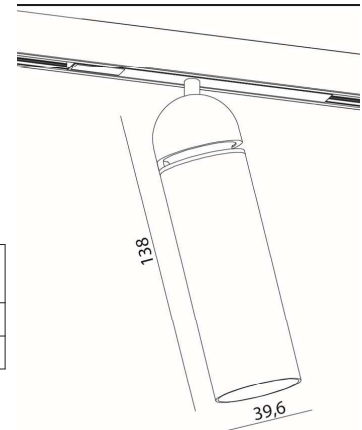

Color Temperature	Wattage	Forward Current	Lumen (LED) (at tp = 65°C)	Lumen/Watt (LED) (at tp = 65°C)	CRI	Energy Label
2700K	6,9W	48V DC	840lm	123 lm/W	90+	E
3000K	6,9W	48V DC	895lm	131 lm/W	90+	E

ORDER REFERENCE

> LUMINAIRE

! ORDER REFERENCE + (1) W (white) / B (black) // G (gold) / T (titanium) / BR (bronze)
(2) DD (Dali dim)

2700K 10°	ZUMI1172243004	PLK 48V DC 10° SLE G7 6,9W 840lm 2700K CRI90+
2700K 40°	ZUMI1172241204	PLK 48V DC 40° SLE G7 6,9W 840lm 2700K CRI90+
3000K 10°	ZUMI1172253004	PLK 48V DC 10° SLE G7 6,9W 895lm 3000K CRI90+
3000K 40°	ZUMI1172251204	PLK 48V DC 40° SLE G7 6,9W 895lm 3000K CRI90+

> DRIVER (to be placed remoted)

non dimmable :

Compact	TRID28001232 TRID28001045	LCU 48V 75W DC-STR FO SR LCU 48V 150W DC-STR FO SR
Linear	TRID28000816 TRID28001234	LCU 48V 75W DC-STR FO Ip LCU 48V 150W DC-STR FO Ip

dimnable :

Compact	TRID28001233 TRID28001044	LCU 48V 75W DC-STR DIM SR LCU 48V 150W DC-STR DIM SR
Linear	TRID28000815 TRID28001235	LCU 48V 75W DC-STR DIM Ip LCU 48V 150W DC-STR DIM Ip