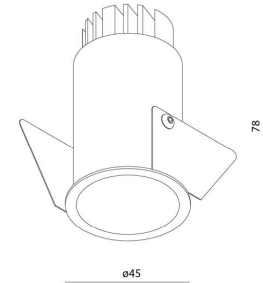

PRODUCT DESCRIPTION

PLK Small Recessed is a very small downlighter for general or accent lighting. The tube has a diameter of about 40mm. Available in different colors and color temperatures with a lens of 10° or 40°.

Aluminium luminaire.

TECHNICAL DATA

Application	Recessed
Dimensions	cut out Ø 40mm - H 90mm
IP rating	IP20
Power	200mA
Lifetime L70/B50/65°C	>60000h
MacAdam ellipse	3
Guarantee	5 year

(*on components, only if ordered luminaire + driver)