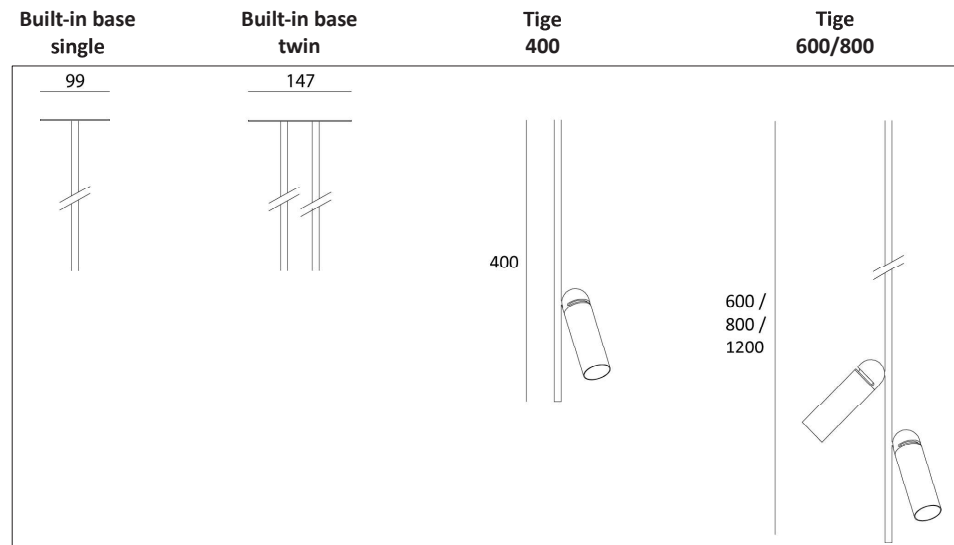

PRODUCT DESCRIPTION

The PLK Tige is a very small and elegant spot mounted on a tige of 400, 600 or 800mm. The tube, with a diameter of about 40mm and a length of 138mm, is 359° rotatable and 80° inclinable.

The PLK Tige has to be configured, first step is to choose a base (single or twin) followed by the different tiges. This way any composition can be made.

Aluminium luminaire.

TECHNICAL DATA

Application	semi- recessed
Dimensions	cut out: built-in base single: 80mm built-in base twin: 121mm
IP rating	IP20
Power	200mA
Lifetime L70/F10/65°C	>60000h
MacAdam ellipse	3
Guarantee	5 year

ORDER REFERENCE

> LUMINAIRE

Built-in base (Base & Tige always same colour) : **W** (white) / **B** (black)

Single	ZUMI63SB	Built-in base Single Ø 99mm for PLK on Tige
Double	ZUMI63TB	Built-in base Twin Ø 147mm for PLK on Tige