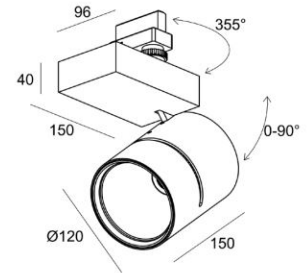

TECHNICAL DATA

Application	3F track
Dimensions	∅ 120mm h 150mm - base 150 x 96 x 40mm
IP rating	IP20
Power	230V
Lifetime L70/F10/65°C	>60000h
MacAdam ellipse	2
Guarantee	5 year

Color Temperature	Wattage	Forward Current	Lumen (LED) (at tp = 65°C)	Lumen/Watt (at tp = 65°C)	CRI	Energy Label
3100K	36,7W	900mA	2966 lm	95 lm/W	97	F