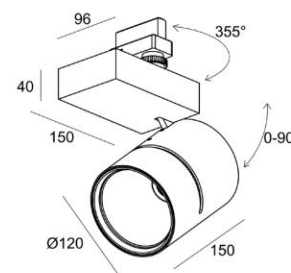

**TECHNICAL DATA**

Application	3F track
Dimensions	∅ 120mm h 150mm - base 150 x 96 x 40mm
IP rating	IP20
Power	230V
Lifetime L70/F10/65°C	>60000h
MacAdam ellipse	3
Guarantee	5 year

Color Temperature	Wattage	Forward Current	Lumen (LED) (at tp = 65°C)	Lumen/Watt (LED) (at tp = 65°C)	CRI	Energy Label
2700K	36,7W	900mA	3801 lm	121 lm/W	90+	E
3000K	36,7W	900mA	4175 lm	133 lm/W	90+	E
4000K	36,7W	900mA	4369 lm	140 lm/W	90+	D