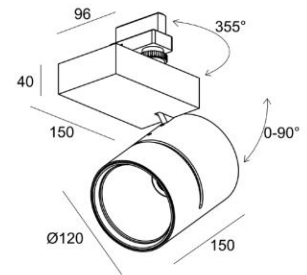

TECHNICAL DATA

Application	3F track
Dimensions	∅ 120mm h 150mm - base 150 x 96 x 40mm
IP rating	IP20
Power	230V
Lifetime L70/F10/65°C	>60000h
MacAdam ellipse	2
Guarantee	5 year

Color Temperature	Wattage	Forward Current	Lumen (LED) (at tp = 65°C)	Lumen/Watt (at tp = 65°C)	CRI	Energy Label
3100K	36,7W	900mA	2966 lm	95 lm/W	97	F

ORDER REFERENCE

> LUMINAIRE

! ORDER REFERENCE + (1) **W** (white) / **B** (black)
 + (2) **DD1** (for DALI dim.Eutrac) / **DD2** (for DALI dim. Global)

3100K

16°	ZUMI042050221	Slingshot 3F Art SLE G7 HO 2966 lm 900mA 36,7W 3100K CRI97	16° incl.driver
26°	ZUMI042050321	Slingshot 3F Art SLE G7 HO 2966 lm 900mA 36,7W 3100K CRI97	26° incl.driver
40°	ZUMI042050421	Slingshot 3F Art SLE G7 HO 2966 lm 900mA 36,7W 3100K CRI97	42° incl.driver

Aluminium luminaire, white or black powder coated, with several possible reflectors (16°, 26°, 40°)

TECHNICAL DATA

Application 3F track
 Dimensions ø 120mm h 150mm - base 150 x 96 x 40mm
 IP rating IP20
 Power 230V
 Lifetime L70/F10/65°C >60000h
 MacAdam ellipse 3
 Guarantee 5 year