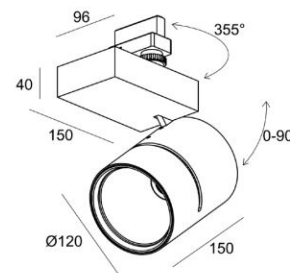

Aluminium luminaire, white or black powder coated, with several possible reflectors (16°, 26°, 40°). Standard equipped with PC-cover for food environment.

TECHNICAL DATA

Application	3F track
Dimensions	∅ 120mm h 150mm - base 150 x 96 x 40mm
IP rating	IP20
Power	230V
Lifetime L70/F10/65°C	>60000h
MacAdam ellipse	3 (GOLD+ / FRESH MEAT: 4)
Guarantee	5 year