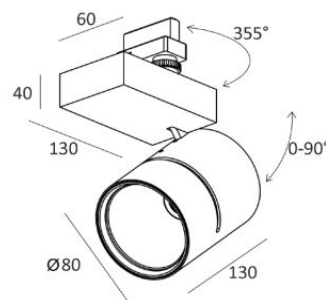

Aluminium luminaire, white or black powder coated, with several possible reflectors (25°, 39°, 61°).

TECHNICAL DATA

Application	3F track
Dimensions	∅ 80mm h 130mm - base 130 x 60 x 40mm
IP rating	IP20
Power	230V
Lifetime L70/F10/65°C	>55000h
MacAdam ellipse	3
Guarantee	5 year