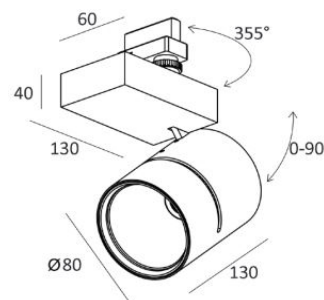

Aluminium luminaire, white or black powder coated, with several possible reflectors (25°, 39°, 61°). Standard equipped with PC-cover for food environment.

**TECHNICAL DATA**

Application	3F track
Dimensions	∅ 80mm h 130mm - base 130 x 60 x 40mm
IP rating	IP20
Power	230V
Lifetime L70/F10/65°C	>55000h
MacAdam ellipse	3 (GOLD+ /FRESH MEAT: 4)
Guarantee	5 year