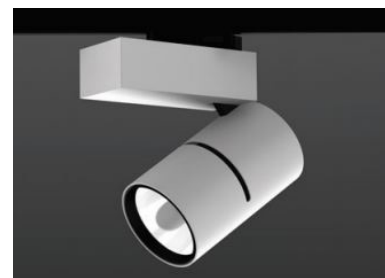

PRODUCT DESCRIPTION

A mini version of the slingshot, Spot on track for general or accent lighting. The fashion edition has an optimized light spectrum with warm, vibrant colours combined with a pure, shiny white which is ideal for the perfect fashion presentation.

Aluminium luminaire, white or black powder coated, with several possible reflectors (25°, 39°, 61°).

TECHNICAL DATA

Application	3F track
Dimensions	∅ 80mm h 130mm - base 130 x 60 x 40mm
IP rating	IP20
Power	230V
Lifetime L70/F10/65°C	>55000h
MacAdam ellipse	3
Guarantee	5 year

Color Temperature	Wattage	Forward Current	Lumen (LED) (at tp = 65°C)	Lumen/Watt (LED) (at tp = 65°C)	CRI	Energy Label
3250K	19,4W	500mA	1876 lm	136 lm/W	95	F

ORDER REFERENCE

> LUMINAIRE

! ORDER REFERENCE + (1) **W** (white) / **B** (black)

+ (2) **DD1** (for DALI dim.Eutrac) / **DD2** (for DALI dim. Global) / **PD** (for dimmable phase cut)

3250K

25° ZUMI252231507 Slingshot Mini 3F Fashion SLE G7 1876lm 500mA 19,4W 3250K CRI95 25° incl.driver

39° ZUMI252231607 Slingshot Mini 3F Fashion SLE G7 1876lm 500mA 19,4W 3250K CRI95 39° incl.driver

61° ZUMI252231707 Slingshot Mini 3F Fashion SLE G7 1876lm 500mA 19,4W 3250K CRI95 61° incl.driver

> DRIVER

Included, if dimmable: DALI or phase cut

> OPTIONS

PC-cover ZUMI2600000500

PC-cover for food environment - ∅ 71

Grid ZUMI25HC

Honeycomb grid