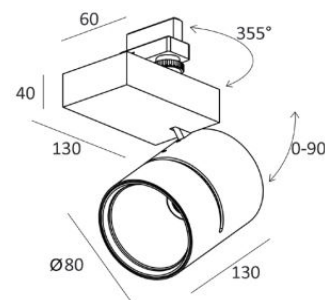

TECHNICAL DATA

Application	3F track
Dimensions	∅ 80mm h 130mm - base 130 x 60 x 40mm
IP rating	IP20
Power	230V
Lifetime L70/F10/65°C	>55000h
MacAdam ellipse	3
Guarantee	5 year

Color Temperature	Wattage	Forward Current	Lumen (LED) (at tp = 65°C)	Lumen/Watt (LED) (at tp = 65°C)	CRI	Energy Label
2700K	19,4W	500mA	2225 lm	134 lm/W	90+	E
3000K	19,4W	500mA	2449 lm	147 lm/W	90+	E
3500K	19,4W	500mA	2474 lm	149 lm/W	90+	E
4000K	19,4W	500mA	2536 lm	152 lm/W	90+	E