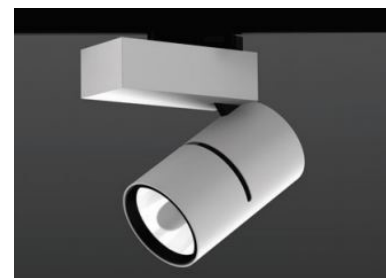

PRODUCT DESCRIPTION

A mini version of the slingshot. Spot on track for general or accent lighting with a CRI of >90 for a better color accuracy.

Aluminium luminaire, white or black powder coated, available in different color temperatures, with several possible reflectors (25°, 39°, 61°).