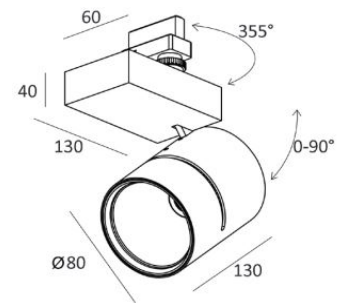

Driver

Included, if dimmable: DALI or phase cut

> OPTIONS

Grid	ZUMI25HC	Honeycomb grid
-------------	----------	----------------

PRODUCT DESCRIPTION

A mini version of the slingshot, Spot on track for general or accent lighting. The art version is with its CRI 98 the perfect solution to enlighten art and musea.

Aluminium luminaire, white or black powder coated, with several possible reflectors (25°, 39°, 61°).

TECHNICAL DATA

Application	3F track
Dimensions	∅ 80mm h 130mm - base 130 x 60 x 40mm
IP rating	IP20
Power	230V
Lifetime L70/F10/65°C	>55000h
MacAdam ellipse	2
Guarantee	5 year