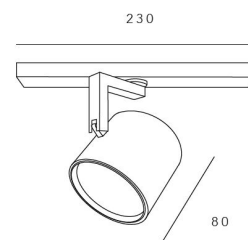

Casambi dimmable.

TECHNICAL DATA

Application	3F track (Eutrac, Global or Stucchi track)
Dimensions	∅ 80mm h 80mm
IP rating	IP20
Power	230V
Lifetime L70/F10/65°C	>55000h
MacAdam ellipse	3
Guarantee	5 year