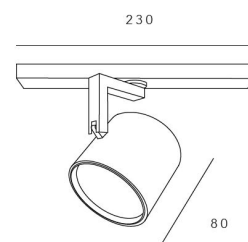

Dimmable: only compatible with Global Trac PULSE from Nordic Aluminum and OneTrack from Stucchi.

TECHNICAL DATA

Application	3F track (If dimm. :Only Global or Stucchi track) (not dimm. Global, Stucchi or Eutrac)
Dimensions	ø 80mm h 80mm
IP rating	IP20
Power	230V
Lifetime L70/F10/65°C	>55000h
MacAdam ellipse	2
Guarantee	5 year