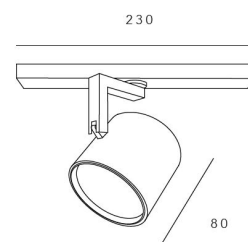

TECHNICAL DATA

Application	3F track (If dimm. :Only Global or Stucchi track) (not dimm. Global, Stucchi or Eutrac)
Dimensions	ø 80mm h 80mm
IP rating	IP20
Power	230V
Lifetime L70/F10/65°C	>55000h
MacAdam ellipse	3
Guarantee	5 year