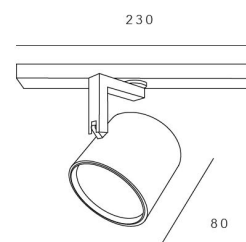

PRODUCT DESCRIPTION

Spot on track for general or accent lighting.

Aluminium luminaire in several colors and color temperatures with several possible reflectors.

Dimmable: only compatible with Global Trac PULSE from Nordic Aluminum and OneTrack from Stucchi.

TECHNICAL DATA

Application	3F track (If dimm. :Only Global or Stucchi track) (not dimm. Global, Stucchi or Eutrac)
Dimensions	ø 80mm h 80mm
IP rating	IP20
Power	230V
Lifetime L70/F10/65°C	>55000h
MacAdam ellipse	2
Guarantee	5 year

Color Temperature	Wattage incl. driver	Forward Current	Lumen (LED) (at tp = 65°C)	Lumen/Watt (LED) (at tp = 65°C)	CRI	Energy Label
3250K	13,6W	350mA	1313 lm	136 lm/W	95	F
	19,4W	500mA	1876 lm	136 lm/W	95	F

ORDER REFERENCE

> [LUMINAIRE](#)

! ORDER REFERENCE + (1) **W** (white) / **B** (black) / **G** (gold) / **F** (forest)
+ (2) **DD2** (Dali dim Global)

350mA

14°	ZUMI662232306	Tubb 3F Fashion CRI95 SLE G7 13,6W 350mA 1313 lm 3250K 14° glass incl. driver
25°	ZUMI662232406	Tubb 3F Fashion CRI95 SLE G7 13,6W 350mA 1313 lm 3250K 25° glass incl. driver
39°	ZUMI662232506	Tubb 3F Fashion CRI95 SLE G7 13,6W 350mA 1313 lm 3250K 39° glass incl. driver
61°	ZUMI662232606	Tubb 3F Fashion CRI95 SLE G7 13,6W 350mA 1313 lm 3250K 61° glass incl. driver

500mA

14°	ZUMI662232307	Tubb 3F Fashion CRI95 SLE G7 19,4W 500mA 1876 lm 3250K 14° glass incl. driver
25°	ZUMI662232407	Tubb 3F Fashion CRI95 SLE G7 19,4W 500mA 1876 lm 3250K 25° glass incl. driver
39°	ZUMI662232507	Tubb 3F Fashion CRI95 SLE G7 19,4W 500mA 1876 lm 3250K 39° glass incl. driver
61°	ZUMI662232607	Tubb 3F Fashion CRI95 SLE G7 19,4W 500mA 1876 lm 3250K 61° glass incl. driver

> [OPTIONS](#)

Honeycomb grid

ZUMI25HC

Honeycomb grid

> [DRIVER](#)

Included : DALI