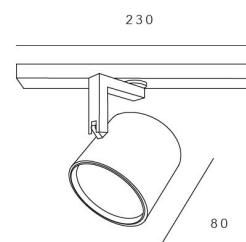

Dimmable: only compatible with Global Trac PULSE from Nordic Aluminum and OneTrack from Stucchi.

**TECHNICAL DATA**

Application	3F track (If dimm. :Only Global or Stucchi track) (not dimm. Global, Stucchi or Eutrac)
Dimensions	ø 80mm h 80mm
IP rating	IP20
Power	230V
Lifetime L70/F10/65°C	>55000h
MacAdam ellipse	3
Guarantee	5 year