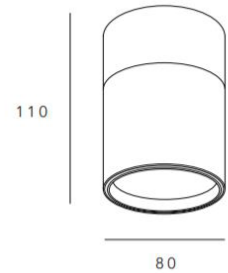

PRODUCT DESCRIPTION

Surface downlighter for general or accent lighting.
Aluminium luminaire in several colors and color temperatures with several possible reflectors.

TECHNICAL DATA

Application	Surface
Dimensions	ø 80mm h 110mm
IP rating	IP20
Power	230V or 350mA / 500mA
Lifetime L70/F10/65°C	>55000h
MacAdam ellipse	3
Guarantee	5 year

(*on components, only if ordered luminaire **+driver**)

Color Temperature	Wattage excl. driver	Wattage incl. driver	Forward Current	Lumen (LED) (at tp = 65°C)	Lumen/Watt (LED) (at tp = 65°C)	CRI	Energy Label
2700K	11,8W	13,6W	350mA	1558 lm	134 lm/W	90+	E
	16,9W	19,4W	500mA	2225 lm	134 lm/W	90+	E
3000K	11,8W	13,6W	350mA	1714 lm	147 lm/W	90+	E
	16,9W	19,4W	500mA	2449 lm	147 lm/W	90+	E
3500K	11,8W	13,6W	350mA	1732 lm	149 lm/W	90+	E
	16,9W	19,4W	500mA	2474 lm	149 lm/W	90+	E
4000K	11,8W	13,6W	350mA	1775 lm	152 lm/W	90+	E
	16,9W	19,4W	500mA	2536 lm	152 lm/W	90+	E

ORDER REFERENCE

> LUMINAIRE

! ORDER REFERENCE + (1) **W** (white) / **B** (black) / **G** (gold) / **F** (forest)
+ (2) **G** (gold reflector) option only for 2700K or 3000K

DRIVER INCLUDED - 350mA - non dimmable

2700K

14°	ZUMI652132306	Tubb Surface CRI90+ SLE G7 13,6W 350mA 1558 lm 2700K 14° glass incl. driver
25°	ZUMI652132406	Tubb Surface CRI90+ SLE G7 13,6W 350mA 1558 lm 2700K 25° glass incl. driver
39°	ZUMI652132506	Tubb Surface CRI90+ SLE G7 13,6W 350mA 1558 lm 2700K 39° glass incl. driver
61°	ZUMI652132606	Tubb Surface CRI90+ SLE G7 13,6W 350mA 1558 lm 2700K 61° glass incl. driver

3000K

14°	ZUMI652142306	Tubb Surface CRI90+ SLE G7 13,6W 350mA 1714 lm 3000K 14° glass incl. driver
25°	ZUMI652142406	Tubb Surface CRI90+ SLE G7 13,6W 350mA 1714 lm 3000K 25° glass incl. driver
39°	ZUMI652142506	Tubb Surface CRI90+ SLE G7 13,6W 350mA 1714 lm 3000K 39° glass incl. driver
61°	ZUMI652142606	Tubb Surface CRI90+ SLE G7 13,6W 350mA 1714 lm 3000K 61° glass incl. driver

3500K

14°	ZUMI652152306	Tubb Surface CRI90+ SLE G7 13,6W 350mA 1732 lm 3500K 14° glass incl. driver
25°	ZUMI652152406	Tubb Surface CRI90+ SLE G7 13,6W 350mA 1732 lm 3500K 25° glass incl. driver
39°	ZUMI652152506	Tubb Surface CRI90+ SLE G7 13,6W 350mA 1732 lm 3500K 39° glass incl. driver
61°	ZUMI652152606	Tubb Surface CRI90+ SLE G7 13,6W 350mA 1732 lm 3500K 61° glass incl. driver

4000K

14°	ZUMI652162306	Tubb Surface CRI90+ SLE G7 13,6W 350mA 1775 lm 4000K 14° glass incl. driver
25°	ZUMI652162406	Tubb Surface CRI90+ SLE G7 13,6W 350mA 1775 lm 4000K 25° glass incl. driver
39°	ZUMI652162506	Tubb Surface CRI90+ SLE G7 13,6W 350mA 1775 lm 4000K 39° glass incl. driver
61°	ZUMI652162606	Tubb Surface CRI90+ SLE G7 13,6W 350mA 1775 lm 4000K 61° glass incl. driver