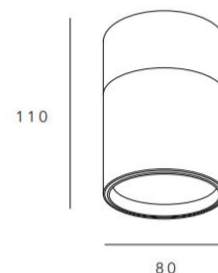

**TECHNICAL DATA**

Application	Surface
Dimensions	ø 80mm h 110mm
IP rating	IP20
Power	230V or 350mA / 500mA
Lifetime L70/F10/65°C	>55000h
MacAdam ellipse	3
Guarantee	5 year

(*on components, only if ordered luminaire **+driver**)