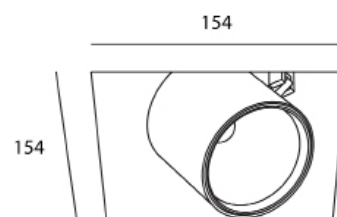

TECHNICAL DATA

Application	Recessed
Dimensions	visible dimensions: 154x154mm Tubb: ø80mm h80mm
IP rating	IP20
Power	350mA / 500mA
Lifetime L70/F10/65°C	>55000h
MacAdam ellipse	3
Guarantee	5 year

(*on components, only if ordered luminaire **+driver**)