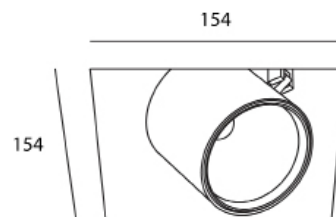

**TECHNICAL DATA**

Application Recessed  
 Dimensions visible dimensions: 154x154mm  
 Tubb: ø80mm h80mm  
 IP rating IP20  
 Power 350mA / 500mA  
 Lifetime L70/F10/65°C >55000h  
 MacAdam ellipse 3  
 Guarantee 5 year  
 (\*on components, only if ordered luminaire **+driver**)