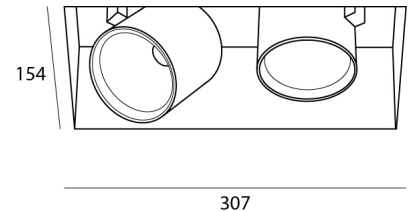

**TECHNICAL DATA**

Application Recessed  
 Dimensions visible dimensions: 154x307mm  
 Tubb: ø80mm h80mm  
 IP rating IP20  
 Power 350mA / 500mA  
 Lifetime L70/F10/65°C >55000h  
 MacAdam ellipse 3  
 Guarantee 5 year  
 (\*on components, only if ordered luminaire **+driver**)