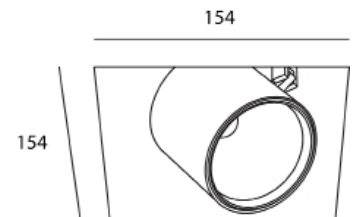

**TECHNICAL DATA**

|   |  |
|---|--|
| Application   | Recessed   |
| Dimensions  | visible dimensions: 154x154mm<br>Tubb: ø80mm h80mm |
| IP rating   | IP20   |
| Power   | 350mA / 500mA                                      |
| Lifetime L70/F10/65°C                                       | >55000h  |
| MacAdam ellipse   | 3  |
| Guarantee   | 5 year   |
| (*on components, only if ordered luminaire <b>+driver</b> ) |  |