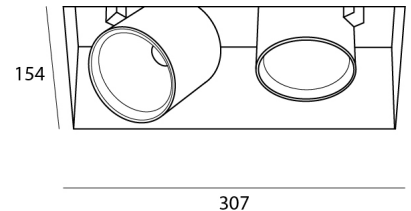

**TECHNICAL DATA**

Application Recessed  
 Dimensions visible dimensions: 154x307mm  
 Tubb: ø80mm h80mm  
 IP rating IP20  
 Power 350mA / 500mA  
 Lifetime L70/F10/65°C >55000h  
 MacAdam ellipse 3  
 Guarantee 5 year  
 (\*on components, only if ordered luminaire **+driver**)