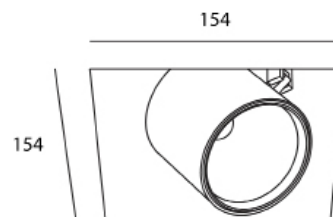

TECHNICAL DATA

Application	Recessed
Dimensions	visible dimensions: 154x154mm Tubb: ø80mm h80mm
IP rating	IP20
Power	350mA / 500mA
Lifetime L70/F10/65°C	>55000h
MacAdam ellipse	3
Guarantee	5 year

(*on components, only if ordered luminaire **+driver**)