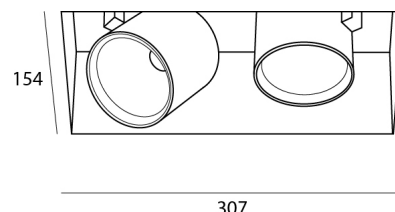

TECHNICAL DATA

Application	Recessed
Dimensions	visible dimensions: 154x307mm Tubb: ø80mm h80mm
IP rating	IP20
Power	350mA / 500mA
Lifetime L70/F10/65°C	>55000h
MacAdam ellipse	3
Guarantee	5 year

(*on components, only if ordered luminaire **+driver**)