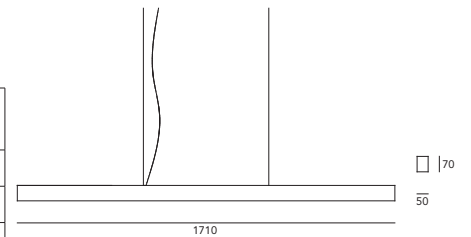

PRODUCT DESCRIPTION

Leather luminaire standard in black leather with a rounded opal cover inside.
Other leather finish on request.

TECHNICAL DATA

Application	Suspension
Dimensions	1710 x 50 x 70mm
IP rating	IP20
Power	230V
Lifetime L70/F10/65°C	>60000h
MacAdam ellipse	3
Guarantee	5 year

Color Temperature	Wattage	Forward current	Lumen (LED) (at tp = 65°C)	Lumen/Watt (LED) (at tp = 65°C)	CRI	Energy Label
2700K	31,4W	400mA	3672 lm	135 lm/W	90+	D
3000K	31,4W	400mA	3816 lm	142 lm/W	90+	D
4000K	31,4W	400mA	3960 lm	148 lm/W	90+	D

ORDER REFERENCE

> [LUMINAIRE](#)

! ORDER REFERENCE + DD (for Dali dim)

2700K	ZUMI1682380119	U Leather LO LLE-ADV5 1710mm 31,4W 3672 lm 2700K CRI90+ incl. driver
3000K	ZUMI1682390119	U Leather LO LLE-ADV5 1710mm 31,4W 3816 lm 3000K CRI90+ incl. driver
4000K	ZUMI1682400119	U Leather LO LLE-ADV5 1710mm 31,4W 3960 lm 4000K CRI90+ incl. driver

> [DRIVER](#)

Included, if dimmable: DALI, DSI, switchDIM.