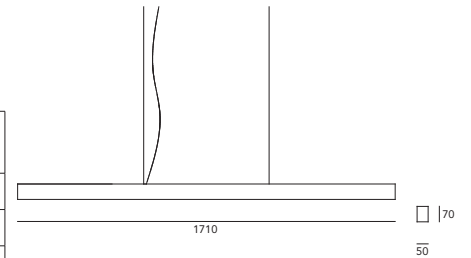

Color Temperature	Wattage	Forward current	Lumen (LED) (at tp = 65°C)	Lumen/Watt (LED) (at tp = 65°C)	CRI	Energy Label
2700K	31,4W	400mA	3672 lm	135 lm/W	90+	D
3000K	31,4W	400mA	3816 lm	142 lm/W	90+	D
4000K	31,4W	400mA	3960 lm	148 lm/W	90+	D

Application	Suspension
Dimensions	1710 x 50 x 70mm
IP rating	IP20
Power	230V
Lifetime L70/F10/65°C	>60000h
MacAdam ellipse	3
Guarantee	5 year

Color Temperature	Wattage	Forward current	Lumen (LED) (at tp = 65°C)	Lumen/Watt (LED) (at tp = 65°C)	CRI	Energy Label
2700K	64,6W	275mA	7638 lm	136 lm/W	90+	D
3000K	61,7W	400mA	7836 lm	146 lm/W	90+	D
4000K	61,7W	400mA	8220 lm	153 lm/W	90+	D