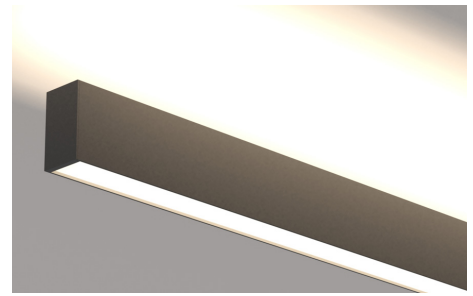

PRODUCT DESCRIPTION

Extruded aluminium profile for Up & Down. Can also be equipped with the Z-DOT module. Available in several color temperatures, dimmable and non dimmable.

Different compositions can be made with different lengths, corners and light modules.

TECHNICAL DATA

Application	suspended- wall
Dimensions	L x 40 x 70 mm
IP rating	IP20
Power	230V
Lifetime L70/F10/65°C	>60000h
MacAdam ellipse	3
Guarantee	5 year

Color Temperature	Forward current	Lumen/Watt (LED) (at tp = 65°C)	CRI	Energy Label
2700K LO	400 mA	135 lm/W	90+	D
2700K HO	275mA	136 lm/W	90+	D
3000K LO	400mA	142 lm/W	90+	D
3000K HO	400mA	146 lm/W	90+	D
4000K LO	400mA	148 lm/W	90+	D
4000K HO	400mA	153 lm/W	90+	D
TW WW	275mA	130 lm/W	90+	F
TW CW	275mA	145 lm/W	90+	F