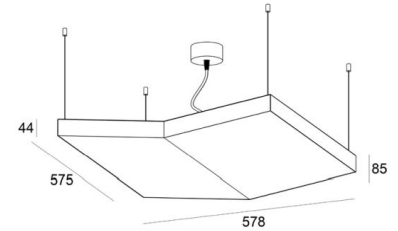

**TECHNICAL DATA**

Application	surface
Dimensions	578 x 575 x 85mm
IP rating	IP20
Power	230V
Lifetime L70/F10/65°C	>60000h
MacAdam ellipse	3
Guarantee	5 year

Color Temperature	Wattage	Forward Current	Lumen (LED) (at tp = 65°C)	Lumen/Watt (LED) (at tp = 65°C)	CRI	Energy Label
3000K	47,7W	350mA	6472 lm	158 lm/W	90+	D
4000K	47,7W	350mA	6760 lm	164 lm/W	90+	C

TECHNICAL DATA

Application	suspension
Dimensions	578 x 575 x 85mm
IP rating	IP20
Power	230V
Lifetime L70/F10/65°C	>60000h
MacAdam ellipse	3
Guarantee	5 year

Color Temperature	Wattage	Forward Current	Lumen (LED) (at tp = 65°C)	Lumen/Watt (LED) (at tp = 65°C)	CRI	Energy Label
3000K	47,7W	350mA	6472 lm	158 lm/W	90+	D
4000K	47,7W	350mA	6760 lm	164 lm/W	90+	C