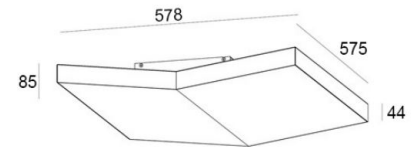

**TECHNICAL DATA**

Application	surface
Dimensions	578 x 575 x 85mm
IP rating	IP20
Power	230V
Lifetime L70/F10/65°C	>60000h
MacAdam ellipse	3
Guarantee	5 year

Color Temperature	Wattage	Forward Current	Lumen (LED) (at tp = 65°C)	Lumen/Watt (LED) (at tp = 65°C)	CRI	Energy Label
3000K	47,7W	350mA	6472 lm	158 lm/W	90+	D
4000K	47,7W	350mA	6760 lm	164 lm/W	90+	C

TECHNICAL DATA

Application	suspension
Dimensions	578 x 575 x 85mm
IP rating	IP20
Power	230V
Lifetime L70/F10/65°C	>60000h
MacAdam ellipse	3
Guarantee	5 year

Color Temperature	Wattage	Forward Current	Lumen (LED) (at tp = 65°C)	Lumen/Watt (LED) (at tp = 65°C)	CRI	Energy Label
3000K	47,7W	350mA	6472 lm	158 lm/W	90+	D
4000K	47,7W	350mA	6760 lm	164 lm/W	90+	C