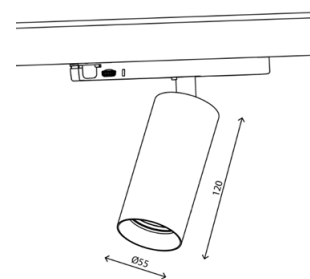

ORDER REFERENCE

> [LUMINAIRE](#)

! ORDER REFERENCE + W (white) / B (black) / C (champagne) / T (titanium) / BR (bronze)

2700K

12°	ZUMI1032632706	Fluut 3F Non dim. SLA DC 14W 970 lm 2700K CRI90+ 12° incl. driver
24°	ZUMI1031622806	Fluut 3F Non dim. SLA DC 14W 1140 lm 2700K CRI90+ 24° incl. driver
36°	ZUMI1031632906	Fluut 3F Non dim. SLA DC 14W 1140 lm 2700K CRI90+ 36° incl. driver

3000K

12°	ZUMI1032642706	Fluut 3F Non dim. SLA DC 14W 1040 lm 3000K CRI90+ 12° incl. driver
24°	ZUMI1031642806	Fluut 3F Non dim. SLA DC 14W 1170 lm 3000K CRI90+ 24° incl. driver
36°	ZUMI1031652906	Fluut 3F Non dim. SLA DC 14W 1170 lm 3000K CRI90+ 36° incl. driver

4000K

12°	ZUMI1032652706	Fluut 3F Non dim. SLA DC 14W 1130 lm 4000K CRI90+ 12° incl. driver
24°	ZUMI1031662806	Fluut 3F Non dim. SLA DC 14W 1270 lm 4000K CRI90+ 24° incl. driver
36°	ZUMI1031672906	Fluut 3F Non dim. SLA DC 14W 1270 lm 4000K CRI90+ 36° incl. driver

> [Driver](#)

Included - non dim.