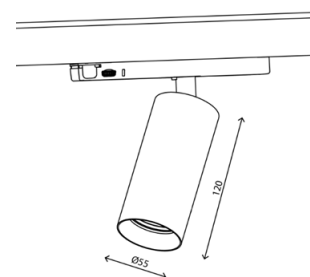

PRODUCT DESCRIPTION

FLUUT on track for general or accent lighting.
Aluminium luminaire, available in different colors and different color temperatures .

TECHNICAL DATA

Application	3F Track (Only Global or Stucchi track)
IP rating	IP20
Power	230V
Lifetime L70/B50/65°C	>50000h
MacAdam ellipse	3
Guarantee	5 year

Color Temperature	Wattage	Forward Current	Lumen (LED) (at tp = 65°C)	Lumen/Watt (LED) (at tp = 65°C)	CRI	Energy Label
2700K	14W	350mA	1140 lm	93 lm/W	90+	G
3000K	14W	350mA	1170 lm	96 lm/W	90+	F
4000K	14W	350mA	1270 lm	104 lm/W	90+	F

ORDER REFERENCE

> [LUMINAIRE](#)

! ORDER REFERENCE + W (white) / B (black) / C (champagne) / T (titanium) / BR (bronze)

2700K

12°	ZUMI1012632706	Fluut 3F Dim SLA DC 14W 970 lm 2700K CRI90+ 12° incl. driver(Global Track)
24°	ZUMI1011622806	Fluut 3F Dim SLA DC 14W 1140 lm 2700K CRI90+ 24° incl. driver(Global Track)
36°	ZUMI1011632906	Fluut 3F Dim SLA DC 14W 1140 lm 2700K CRI90+ 36° incl. driver(Global Track)

3000K

12°	ZUMI1012642706	Fluut 3F Dim SLA DC 14W 1040 lm 3000K CRI90+ 12° incl. driver(Global Track)
24°	ZUMI1011642806	Fluut 3F Dim SLA DC 14W 1170 lm 3000K CRI90+ 24° incl. driver(Global Track)
36°	ZUMI1011652906	Fluut 3F Dim SLA DC 14W 1170 lm 3000K CRI90+ 36° incl. driver(Global Track)

4000K

12°	ZUMI1012652706	Fluut 3F Dim SLA DC 14W 1130 lm 4000K CRI90+ 12° incl. driver(Global Track)
24°	ZUMI1011662806	Fluut 3F Dim SLA DC 14W 1270 lm 4000K CRI90+ 24° incl. driver(Global Track)
36°	ZUMI1011672906	Fluut 3F Dim SLA DC 14W 1270 lm 4000K CRI90+ 36° incl. driver(Global Track)

> [Driver](#)

Included : DALI