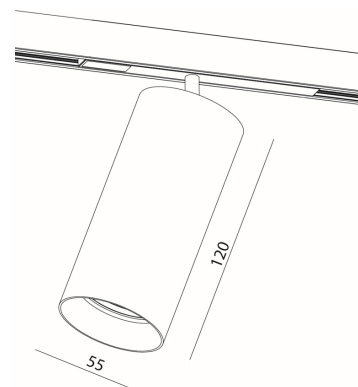

PRODUCT DESCRIPTION

FLUUT on track 48V for general or accent lighting.
Aluminium luminaire, available in different colors and different color temperatures .

TECHNICAL DATA

Application	48V Track (Stucchi)
IP rating	IP20
Power	48V
Lifetime L70/B50/65°C	>50000h
MacAdam ellipse	3
Guarantee	5 year

Color Temperature	Wattage	Forward Current	Lumen (LED) (at tp = 65°C)	Lumen/Watt (LED) (at tp = 65°C)	CRI	Energy Label
2700K	12,2W	48V DC	1140 lm	80 lm/W	90+	G
3000K	12,2W	48V DC	1170 lm	85 lm/W	90+	F
4000K	12,2W	48V DC	1270 lm	93 lm/W	90+	F

ORDER REFERENCE

> [LUMINAIRE](#)

! ORDER REFERENCE + (1) W (white) / B (black) / C (champagne) / T (titanium) / BR (bronze)
+ (2) **DD (Dali dim)**

2700K

12°	ZUMI1162632704	Fluut 48V DC SLA DC 12,2W 970 lm 2700K CRI90+ 12° excl.driver
24°	ZUMI1161622804	Fluut 48V DC SLA DC 12,2W 1140 lm 2700K CRI90+ 24° excl.driver
36°	ZUMI1161632904	Fluut 48V DC SLA DC 12,2W 1140 lm 2700K CRI90+ 36° excl.driver

3000K

12°	ZUMI1162642704	Fluut 48V DC SLA DC 12,2W 1040 lm 3000K CRI90+ 12° excl.driver
24°	ZUMI1161642804	Fluut 48V DC SLA DC 12,2W 1170 lm 3000K CRI90+ 24° excl.driver
36°	ZUMI1161652904	Fluut 48V DC SLA DC 12,2W 1170 lm 3000K CRI90+ 36° excl.driver

4000K

12°	ZUMI1162652704	Fluut 48V DC SLA DC 12,2W 1130 lm 4000K CRI90+ 12° excl.driver
24°	ZUMI1161662804	Fluut 48V DC SLA DC 12,2W 1270 lm 4000K CRI90+ 24° excl.driver
36°	ZUMI1161672904	Fluut 48V DC SLA DC 12,2W 1270 lm 4000K CRI90+ 36° excl.driver

> Driver :

non dimmable :

Compact	TRID28001232	LCU 48V 75W DC-STR FO SR
	TRID28001045	LCU 48V 150W DC-STR FO SR
Linear	TRID28000816	LCU 48V 75W DC-STR FO Ip
	TRID28001234	LCU 48V 150W DC-STR FO Ip

dimmable :

Compact	TRID28001233	LCU 48V 75W DC-STR DIM SR
	TRID28001044	LCU 48V 150W DC-STR DIM SR
Linear	TRID28000815	LCU 48V 75W DC-STR DIM Ip
	TRID28001235	LCU 48V 150W DC-STR DIM Ip