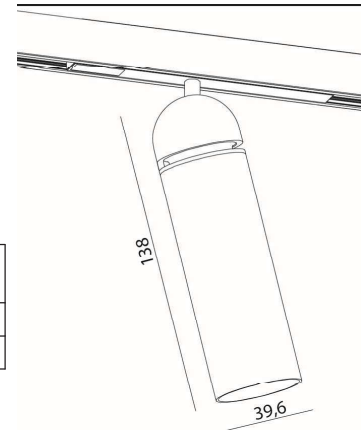

Color Temperature	Wattage	Forward Current	Lumen (LED) (at tp = 65°C)	Lumen/Watt (LED) (at tp = 65°C)	CRI	Energy Label
2700K	7,15W	48V DC	864lm	121 lm/W	90+	E
3000K	7,15W	48V DC	930lm	130 lm/W	90+	E

ORDER REFERENCE

> LUMINAIRE

**! ORDER REFERENCE + (1) W (white) / B (black) // G (gold) / T (titanium) / BR (bronze)
(2) DD (Dali dim)**

2700K 10°	ZUMI1172243004	PLK 48V DC 10° SLE G7 7,15W 864lm 2700K CRI90+
2700K 40°	ZUMI1172241204	PLK 48V DC 40° SLE G7 7,15W 864lm 2700K CRI90+
3000K 10°	ZUMI1172253004	PLK 48V DC 10° SLE G7 7,15W 930lm 3000K CRI90+
3000K 40°	ZUMI1172251204	PLK 48V DC 40° SLE G7 7,15W 930lm 3000K CRI90+

> DRIVER (to be placed remoted)

non dimmable :

Compact	TRID28001232 TRID28001045	LCU 48V 75W DC-STR FO SR LCU 48V 150W DC-STR FO SR
Linear	TRID28000816 TRID28001234	LCU 48V 75W DC-STR FO Ip LCU 48V 150W DC-STR FO Ip

dimmable :

Compact	TRID28001233 TRID28001044	LCU 48V 75W DC-STR DIM SR LCU 48V 150W DC-STR DIM SR
Linear	TRID28000815 TRID28001235	LCU 48V 75W DC-STR DIM Ip LCU 48V 150W DC-STR DIM Ip