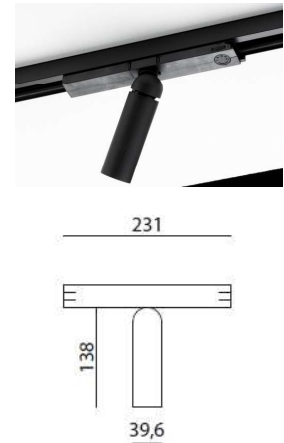

PRODUCT DESCRIPTION

PLK on track is a very small and elegant spot for general or accent lighting. The tube, with a diameter of about 40mm and a length of 138mm, is 359° rotatable and 80° inclinable.

Dimmable: only compatible with Global Trac PULSE from Nordic Aluminum and OneTrack from Stucchi.

**TECHNICAL DATA**

Application	3F Track
IP rating	IP20
Power	230V
Lifetime L70/B50/65°C	>60000h
MacAdam ellipse	3
Guarantee	5 year

Color Temperature	Wattage	Forward Current	Lumen (LED) (at tp = 65°C)	Lumen/Watt (LED) (at tp = 65°C)	CRI	Energy Label
2700K	8,3W	200mA	864lm	121 lm/W	90+	E
3000K	8,3W	200mA	930lm	130 lm/W	90+	E

ORDER REFERENCE

> LUMINAIRE

! ORDER REFERENCE + (1) W (white) / B (black) / G (gold) / T (titanium) / BR (bronze)
(2) DD (Dali dim)

2700K 10°	ZUMI1202243005	PLK 3F TRACK 10° SLE G7 8,3W 864lm 2700K CRI90+ incl.driver
2700K 40°	ZUMI1202241205	PLK 3F TRACK 40° SLE G7 8,3W 864lm 2700K CRI90+ incl.driver
3000K 10°	ZUMI1202253005	PLK 3F TRACK 10° SLE G7 8,3W 930lm 3000K CRI90+ incl.driver
3000K 40°	ZUMI1202251205	PLK 3F TRACK 40° SLE G7 8,3W 930lm 3000K CRI90+ incl.driver