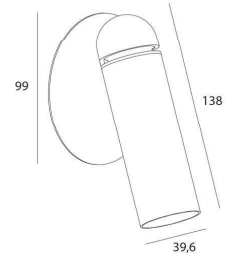

PRODUCT DESCRIPTION

The PLK is a very small and elegant spot with multiple possibilities. The tube, with a diameter of about 40mm and a length of 138mm, is 359° rotatable and 80° inclinable.

This recessed wall version is perfect to be used as a bedlight.

Aluminium luminaire.

TECHNICAL DATA

Application semi - recessed
 Dimensions cut out: ø68mm (standard junction box)
 IP rating IP20
 Power 200mA
 Lifetime L70/F10/65°C >60000h
 MacAdam ellipse 3
 Guarantee 5 year
 (*on components, only if ordered luminaire + driver)