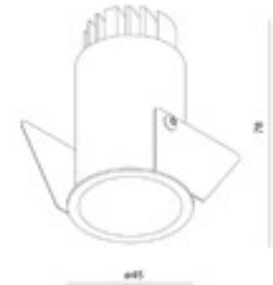

PRODUCT DESCRIPTION

PLK Small Recessed is a very small downlighter for general or accent lighting. The tube has a diameter of about 45mm. Available in different colors and color temperatures with a lens of 10° or 40°.

Aluminium luminaire.

TECHNICAL DATA

Application	Recessed
Dimensions	cut out Ø 41mm - H 90mm
IP rating	IP20
Power	200mA
Lifetime L70/B50/65°C	>60000h
MacAdam ellipse	3
Guarantee	5 year

(*on components, only if ordered luminaire + driver)