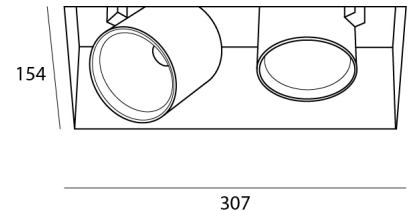

TECHNICAL DATA

Application	Recessed
Dimensions	visible dimensions: 154x307mm Tubb: ø80mm h80mm
IP rating	IP20
Power	350mA / 500mA
Lifetime L70/F10/65°C	>55000h
MacAdam ellipse	3
Guarantee	5 year

(*on components, only if ordered luminaire **+driver**)