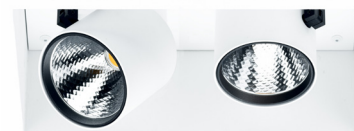

PRODUCT DESCRIPTION

Trimless double downlighter for general or accent lighting. Available in a version for stretch ceiling and false ceiling.

Aluminium luminaire in several colors and color temperatures with several possible reflectors.