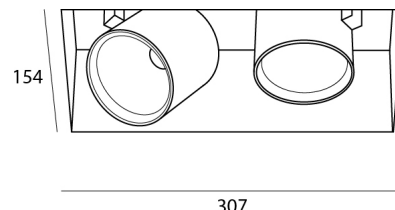

**TECHNICAL DATA**

Application Recessed  
 Dimensions visible dimensions: 154x307mm  
 Tubb: ø80mm h80mm  
 IP rating IP20  
 Power 350mA / 500mA  
 Lifetime L70/F10/65°C >55000h  
 MacAdam ellipse 3  
 Guarantee 5 year  
 (\*on components, only if ordered luminaire **+driver**)