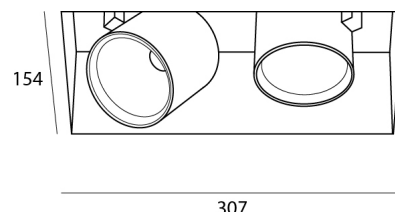

**TECHNICAL DATA**

Application	Recessed
Dimensions	visible dimensions: 154x307mm Tubb: ø80mm h80mm
IP rating	IP20
Power	350mA / 500mA
Lifetime L70/F10/65°C	>55000h
MacAdam ellipse	3
Guarantee	5 year
(*on components, only if ordered luminaire <b>+driver</b> )	