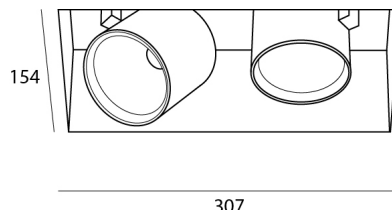

**TECHNICAL DATA**

Application Recessed  
 Dimensions visible dimensions: 154x307mm  
 Tubb: ø80mm h80mm  
 IP rating IP20  
 Power 350mA / 500mA  
 Lifetime L70/F10/65°C >55000h  
 MacAdam ellipse 3  
 Guarantee 5 year  
 (\*on components, only if ordered luminaire **+driver**)