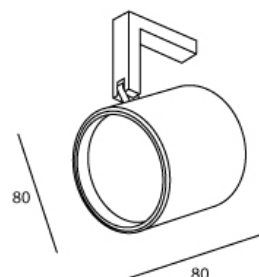

Application	On profile
Dimensions	ø 80mm h 80mm
IP rating	IP20
Power	350mA / 500mA
Lifetime L70/F10/65°C	>55000h
MacAdam ellipse	3
Guarantee	5 year

(*on components, only if ordered luminaire **+driver**)