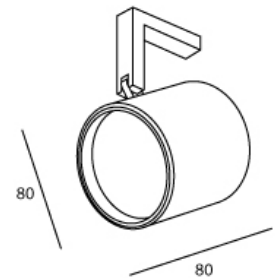

TECHNICAL DATA

Application	On profile
Dimensions	∅ 80mm h 80mm
IP rating	IP20
Power	350mA / 500mA
Lifetime L70/F10/65°C	>55000h
MacAdam ellipse	2
Guarantee	5 year
(*on components, only if ordered luminaire +driver)	

> OPTIONS

Honeycomb grid

ZUMI25HC

Honeycomb grid

> DRIVER to be placed remoted

PRODUCT DESCRIPTION

The TUBB M10 is a rotatable spot with M10 connector for general or accent lighting. Aluminium Luminaire in several colors and color temperatures with several possible reflectors.

TECHNICAL DATA

Application On profile
 Dimensions ø 80mm h 80mm
 IP rating IP20
 Power 350mA / 500mA
 Lifetime L70/F10/65°C >55000h
 MacAdam ellipse 2
 Guarantee 5 year
 (*on components, only if ordered luminaire **+driver**)