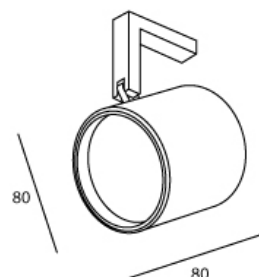

PRODUCT DESCRIPTION

The TUBB M10 is a rotatable spot with M10 connector for general or accent lighting.
Aluminium Luminaire in several colors and color temperatures with several possible reflectors.

TECHNICAL DATA

Application	On profile
Dimensions	ø 80mm h 80mm
IP rating	IP20
Power	350mA / 500mA
Lifetime L70/F10/65°C	>55000h
MacAdam ellipse	3
Guarantee	5 year

(*on components, only if ordered luminaire **+driver**)