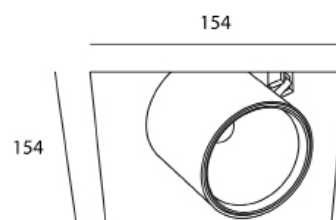

**TECHNICAL DATA**

Application	Recessed
Dimensions	visible dimensions: 154x154mm Tubb: ø80mm h80mm
IP rating	IP20
Power	350mA / 500mA
Lifetime L70/F10/65°C	>55000h
MacAdam ellipse	3
Guarantee	5 year

(\*on components, only if ordered luminaire **+driver**)