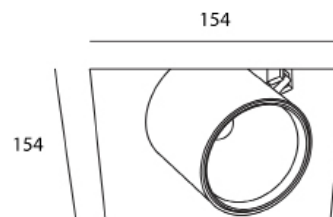

**TECHNICAL DATA**

Application	Recessed
Dimensions	visible dimensions: 154x154mm Tubb: ø80mm h80mm
IP rating	IP20
Power	350mA / 500mA
Lifetime L70/F10/65°C	>55000h
MacAdam ellipse	3
Guarantee	5 year

(\*on components, only if ordered luminaire **+driver**)