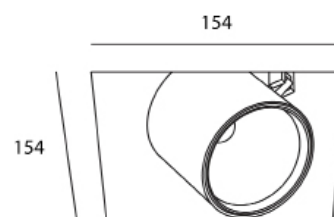

**TECHNICAL DATA**

Application	Recessed
Dimensions	visible dimensions: 154x154mm Tubb: ø80mm h80mm
IP rating	IP20
Power	350mA / 500mA
Lifetime L70/F10/65°C	>55000h
MacAdam ellipse	3
Guarantee	5 year

(\*on components, only if ordered luminaire **+driver**)