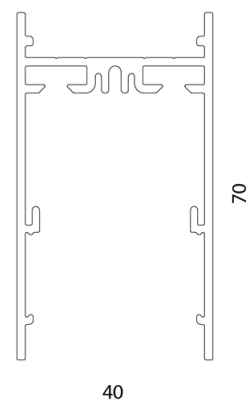

PRODUCT DESCRIPTION

Extruded aluminium profile for Up & Down. Can also be equipped with the Z-DOT module. Available in several color temperatures, dimmable and non dimmable.

Different compositions can be made with different lengths, corners and light modules.

TECHNICAL DATA

Application	suspended- wall
Dimensions	L x 40 x 70 mm
IP rating	IP20
Power	230V
Lifetime L70/F10/65°C	>60000h
MacAdam ellipse	3
Guarantee	5 year

Color Temperature	Forward current	Lumen/Watt (LED) (at tp = 65°C)	CRI	Energy Label
2700K LO	400 mA	135 lm/W	90+	D
2700K HO	275mA	136 lm/W	90+	D
3000K LO	400mA	142 lm/W	90+	D
3000K HO	400mA	146 lm/W	90+	D
4000K LO	400mA	148 lm/W	90+	D
4000K HO	400mA	153 lm/W	90+	D
TW WW	275mA	130 lm/W	90+	F
TW CW	275mA	145 lm/W	90+	F

> MODULES FOR PMMA (PMMA NOT INCLUDED, TO BE ORDERED SEPARATELY!)

LO for Up and/or down - HO only for downlight !!

COLOR TEMP.		LENGTH MODULE	ORDER REFERENCE ! + D (for dimmable)	WATTAGE	LUMEN (LED)
2700K	LO	562mm LO	ZUMI94S2380119	10,5W	1224 lm
		842mm LO	ZUMI94M2380119	15,7W	1836 lm
		1123mm LO	ZUMI94L2380119	20,9W	2448lm
		1404mm LO	ZUMI94XL2380119	26,2W	3060 lm
		1685mm LO	ZUMI94SL2380119	31,4W	3672 lm
	HO only down!	562mm HO	ZUMI94S1880123	21,6W	2546 lm
		842mm HO	ZUMI94M1880123	32,3W	3819 lm
		1123mm HO	ZUMI94L1880123	43,1W	5092 lm
		1404mm HO	ZUMI94XL1880123	53,8W	6365lm
		1685mm HO	ZUMI94SL1880123	64,4W	7638 lm

(W (white) / B (black) / A (aluminium) / C (champagne) / BR (bronze))

OPTIONS

CORNER 90°		ZUMI41C90		U40+ Corner 90°
CORNER 180°		ZUMI41C180		U40+ Corner 180°
SQUARE BASE		ZUMIPD6060	+ W / B / A	Square base 60x60
ROUND BASE		ZUMIPD801	+ W / B / A	Round base ø80mm
WIRE 1,60m		ZUMI12WIRE160		WIRE 5x0,75 1M60
WIRE 6,00m		ZUMI12WIRE600		WIRE 5x0,75 6M00
SUSPENSION CABLE SINGLE		ZUMI12SUSPSU70160		U40+ suspension cable single 1m60
		ZUMI12SUSPSU70600		U40+ suspension cable single 6m00
COVERPROF.		ZUMI174CP	+ W / B / A / C / BR	U40+ coverprofile /m
EMERGENCY KIT		on request		