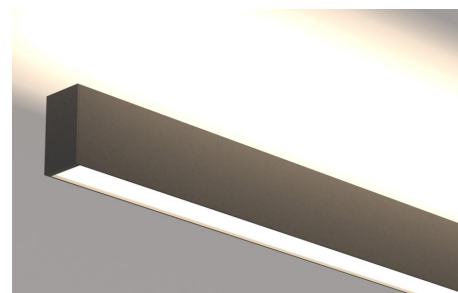

PRODUCT DESCRIPTION

Extruded aluminium profile for Up & Down. Can also be equipped with the Z-DOT module. Available in several color temperatures, dimmable and non dimmable.

Different compositions can be made with different lengths, corners and light modules.

TECHNICAL DATA

Application	suspended- wall
Dimensions	L x 40 x 70 mm
IP rating	IP20
Power	230V
Lifetime L70/F10/65°C	>60000h
MacAdam ellipse	3
Guarantee	5 year

Color Temperature	Forward current	Lumen/Watt (LED) (at tp = 65°C)	CRI	Energy Label
2700K LO	400 mA	135 lm/W	90+	D
2700K HO	275mA	136 lm/W	90+	D
3000K LO	400mA	142 lm/W	90+	D
3000K HO	400mA	146 lm/W	90+	D
4000K LO	400mA	148 lm/W	90+	D
4000K HO	400mA	153 lm/W	90+	D
TW WW	275mA	130 lm/W	90+	F
TW CW	275mA	145 lm/W	90+	F